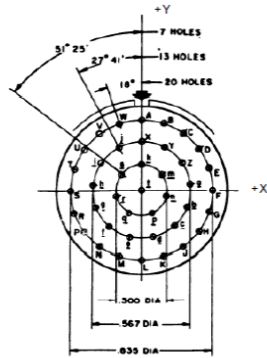

SCALE		General linear Tolerances: ±--	NPRDS / PROJECT
NA			<b>859</b>

**SOURIAU** WWW.SOURIAU.COM

This document is the property of SOURIAU it must not be reproduced or communicated without permission

FORMAT	<b>SOURIAU DRG N° 8D521F41PB-C</b>		SHEET
<b>A3</b>			<b>1/2</b>

Contact Layout

Insert arrangement 21-41						
Shell size	Arrangement no.	Number of contacts	Size contacts	Service rating	Contact location	Supersedes
21	-41	41	20	I	All	MS20055-41

SOURIAU shall not be liable for any non-conformity or damage due to a use of the Products which does not comply with the Specifications issued by either of the Parties or by a third party (professional recommendation, technical notice.)