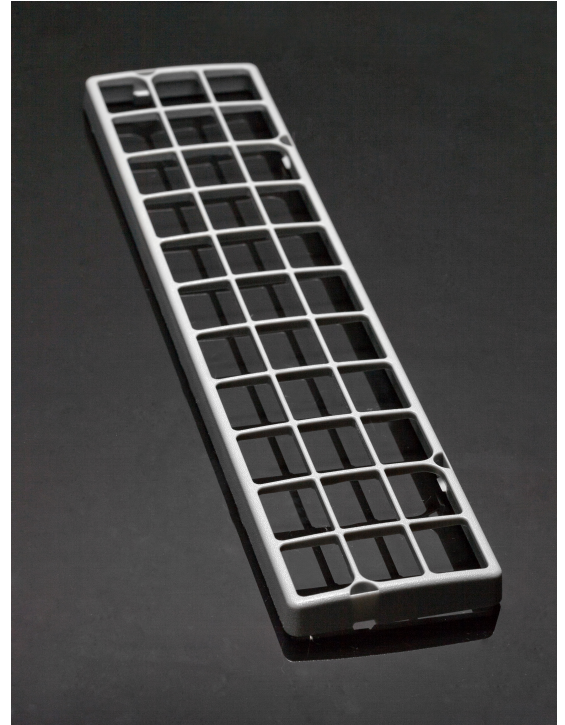

FLORENCE-3R-SHD-GR

Grey glare lowering shade for FLORENCE-Z90, Z60 and Z30 optics

TECHNICAL SPECIFICATIONS:

Dimensions	290.6 x 65.6 mm
Height	13 mm
Fastening	pin
Colour	grey
Box size	340 x 310 x 170 mm
Box weight	2.1 kg
Quantity in Box	60 pcs
ROHS compliant	yes ⓘ

MATERIAL SPECIFICATIONS:

Component	Type	Material	Colour
FLORENCE-3R-SHD-GR	Shade	ABS	grey

GENERAL INFORMATION:

NOTE: The typical beam angle will be changed by different color, chip size and chip position tolerance. The typical total beam angle is the full angle measured where the luminous intensity is half of the peak value.