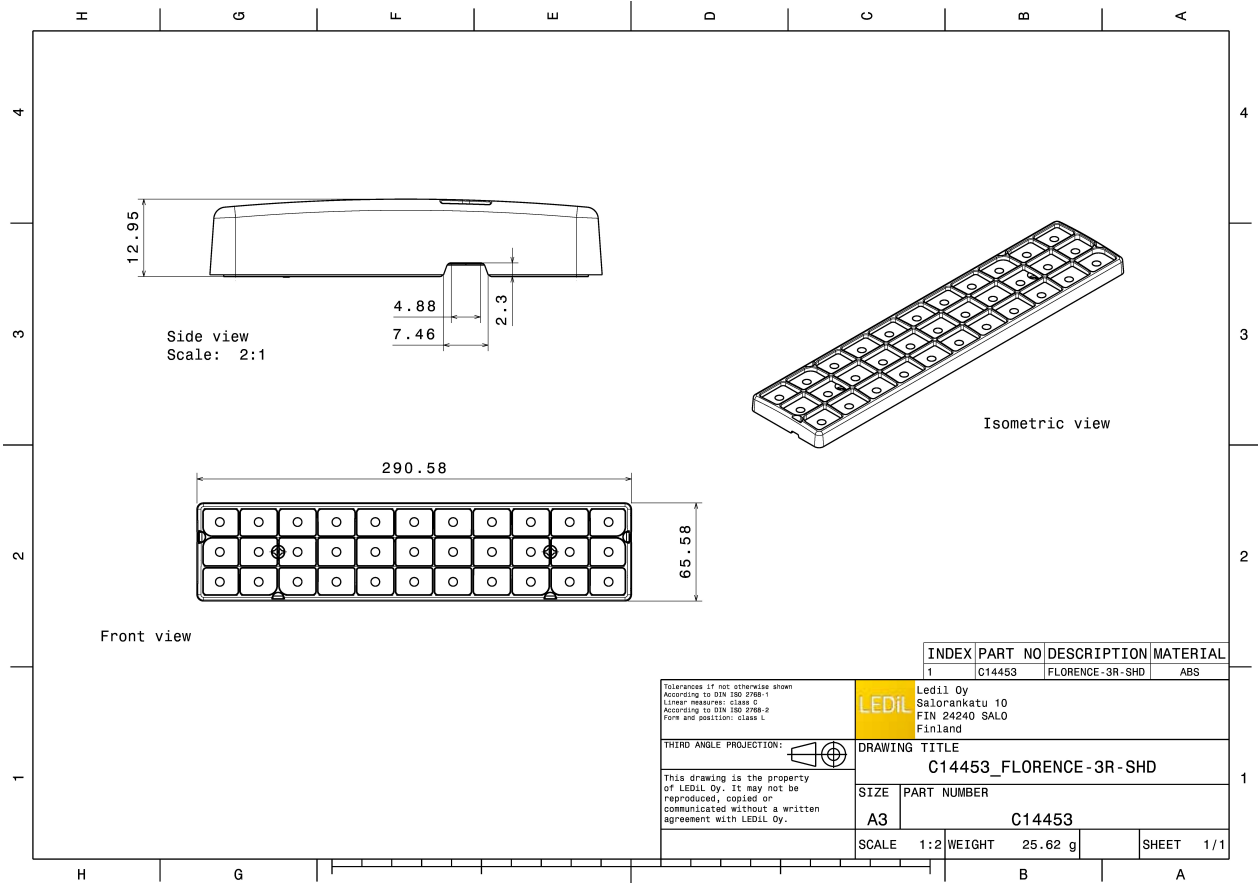

FLORENCE-3R-SHD-GR

Grey glare lowering shade for FLORENCE-Z90, Z60 and Z30 optics

TECHNICAL SPECIFICATIONS:

Dimensions	290.6 x 65.6 mm
Height	13 mm
Fastening	pin
Colour	grey
Box size	340 x 310 x 170 mm
Box weight	2.1 kg
Quantity in Box	60 pcs
ROHS compliant	yes ⓘ

MATERIAL SPECIFICATIONS:

Component	Type	Material	Colour
FLORENCE-3R-SHD-GR	Shade	ABS	grey

GENERAL INFORMATION:

NOTE: The typical beam angle will be changed by different color, chip size and chip position tolerance. The typical total beam angle is the full angle measured where the luminous intensity is half of the peak value.