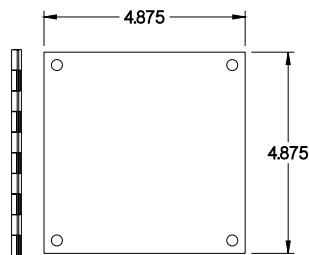

PART No. 1414N4PHS16E

for more information visit
www.hammfg.com

Data subject to change without notice

TOP VIEW

ISOMETRIC VIEW

BACK VIEW

LEFT SIDE VIEW

FRONT VIEW

RIGHT SIDE VIEW

INNER PANEL

BOTTOM VIEW