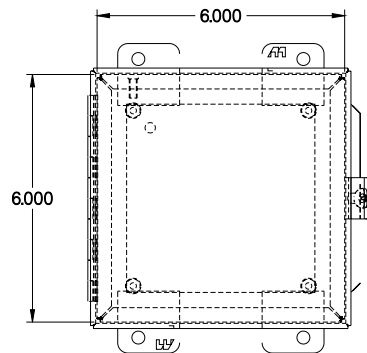

PART No. 1414N4PHS16E

for more information visit
www.hammfg.com

Data subject to change without notice

TOP VIEW

ISOMETRIC VIEW

BACK VIEW

LEFT SIDE VIEW

FRONT VIEW

RIGHT SIDE VIEW

INNER PANEL

BOTTOM VIEW