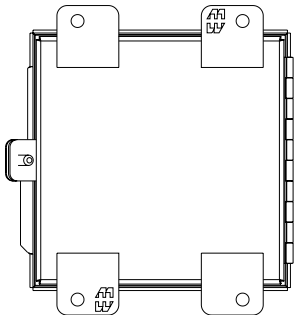

PART No. 1414N4PHS16E

for more information visit
www.hammfg.com

Data subject to change without notice

TOP VIEW

ISOMETRIC VIEW

BACK VIEW

LEFT SIDE VIEW

FRONT VIEW

RIGHT SIDE VIEW

INNER PANEL

BOTTOM VIEW