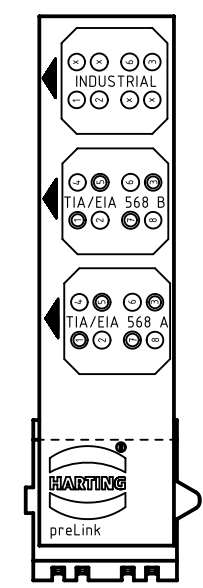

1 2 3 4 5 6

A

B

C

D

for wire gauge AWG 22-23

	All Dimensions in mm Original Size DIN A4		Scale 2:1		Free size tol.		Ref.			
	All rights reserved Department EL PD - DE		Created by MOELLERLI		Inspected by FERDERERA		Standardisation TIEMANNA			
HARTING Electric GmbH & Co. KG D-32339 Espelkamp		Title Han-Mod RJ45 PreLink Set 8P AWG 22-23					Date 2014-04-01		State Final Release	
		Type TB					Number 09 14 008 4720		Doc-Key / ECM-Nr. 100562719/UGD/001/B 500000073001	
							Rev. B		Page 1/1	