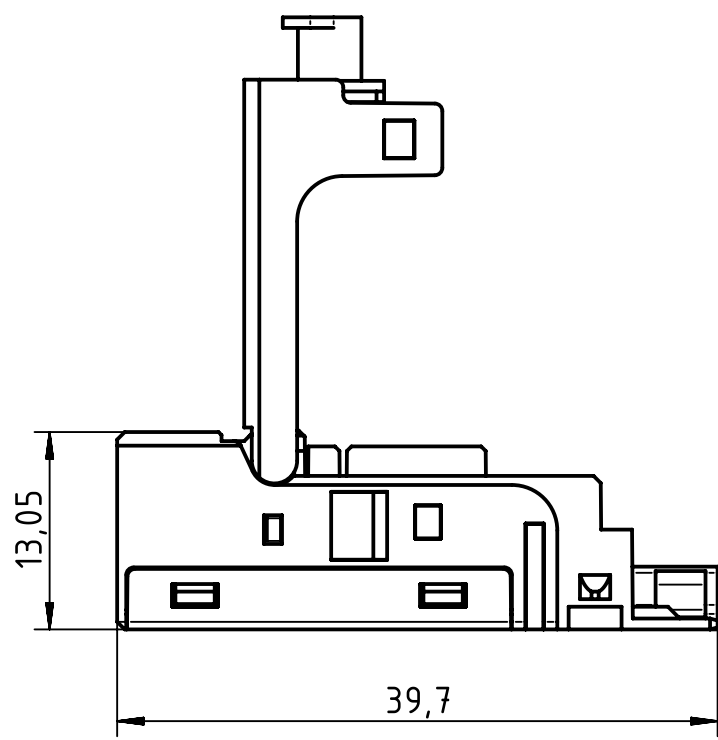

1 2 3 4 5 6

A

B

C

D

for wire gauge AWG 22-23

	All Dimensions in mm Original Size DIN A4		Scale 2:1		Free size tol.		Ref.			
	All rights reserved Department EL PD - DE		Created by MOELLERLI		Inspected by FERDERERA		Standardisation TIEMANNA			
HARTING Electric GmbH & Co. KG D-32339 Espelkamp		Title Han-Mod RJ45 PreLink Set 8P AWG 22-23					Date 2014-04-01		State Final Release	
		Type TB					Number 09 14 008 4720		Doc-Key / ECM-Nr. 100562719/UGD/001/B 500000073001	
							Rev. B		Page 1/1	