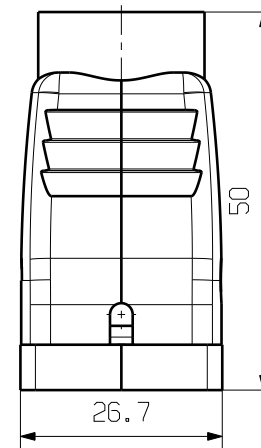

MASSE OHNE TOLERANZ SIND KEINE PRUEFMASSE
 DIMS. WITHOUT TOLERANCE ARE NOT CONTROL DIMS.

1	PLUG HOOD HOUSING	PC
ROHSTOFF-NR. R.PART NO.	TYP PART NAME	WERKSTOFF MATERIAL

CAT.NO.: 1788520000

MAX. NRN./NOS. ? 		Weidmüller		DRAWING NO.	ISSUE NO.
SCALE: 1/1 SUPERSEDES: SUPERSEDED BY:		MODIFICATION DATE NAME	HDC 07A TOLU 1M20G STECKERGEHAUSE PLUG HOOD HOUSING		
		DRAWN 22.11.2005 LIU_F RESPONSIBLE CHECKED 30.11.2005 ZHANG_T APPROVED	PRODUCT FILE:		