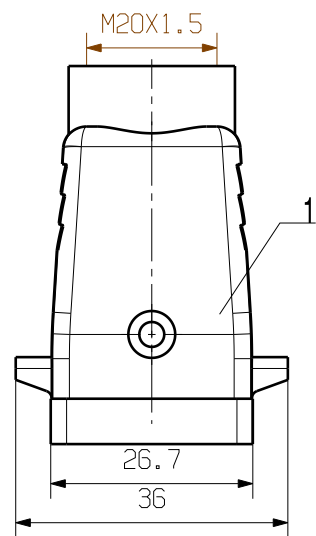

MASSE OHNE TOLERANZ SIND KEINE PRUEFMASSE
 DIMS. WITHOUT TOLERANCE ARE NOT CONTROL DIMS.

1	PLUG HOOD HOUSING	PC
ROHSTOFF-NR. R.PART NO.	TYP PART NAME	WERKSTOFF MATERIAL

CAT.NO.: 1788520000

MAX. NRN./NOS. ? 		Weidmüller		DRAWING NO.	ISSUE NO.
SCALE: 1/1 SUPERSEDES: SUPERSEDED BY:		MODIFICATION DATE NAME	HDC 07A TOLU 1M20G STECKERGEHAUSE PLUG HOOD HOUSING		
		DRAWN 22.11.2005 LIU_F RESPONSIBLE CHECKED 30.11.2005 ZHANG_T APPROVED	PRODUCT FILE:		