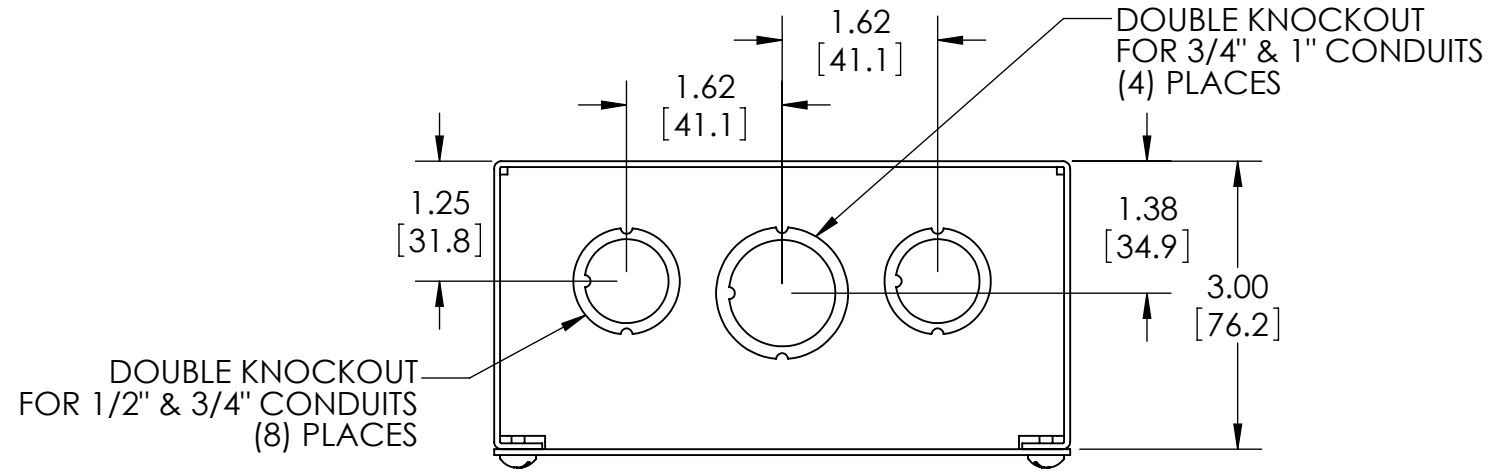

PART NAME

JUNCTION BOX w / KNOCKOUTS

PART No.

JB-3954-KO

REVISION DATE

7-18-11

MATERIAL - 16 GA. [1.5mm] STEEL
FINISH - SMOOTH GRAY POWDERCOAT