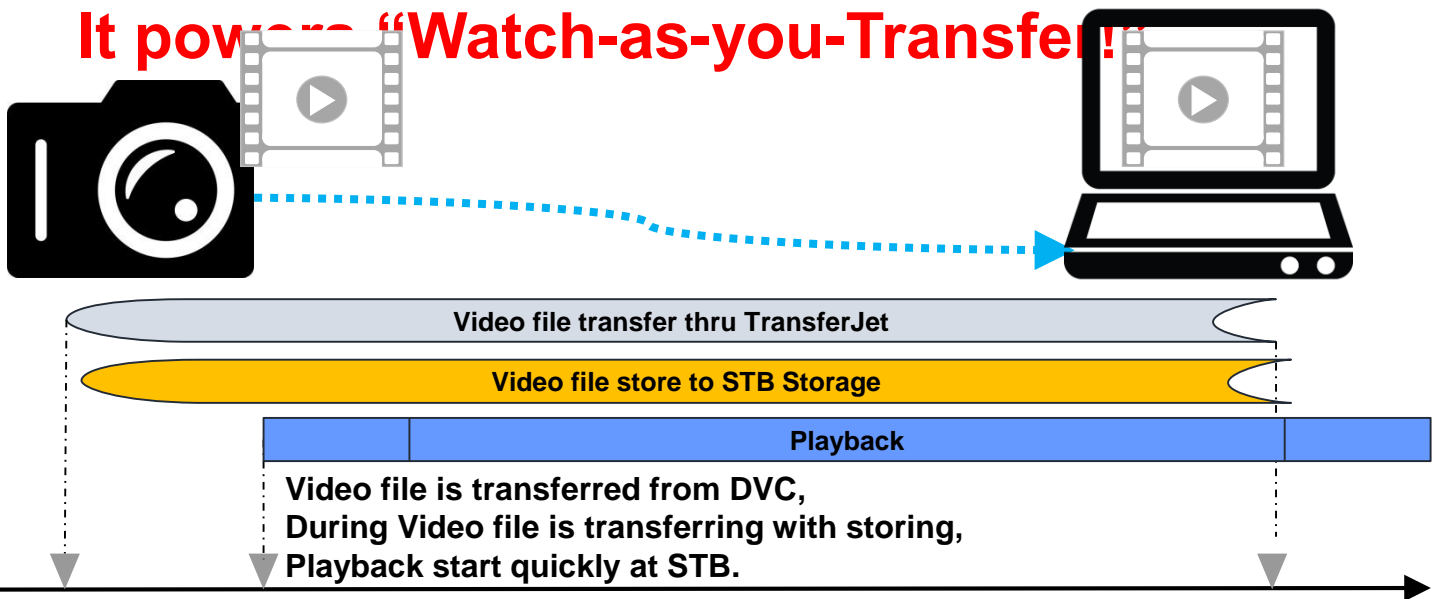

> Video Playback Made Easy

Technology Highlights

- > TransferJet module: TJM35420XLQ
  - Super-fast & Easy, Close Proximity Transfer
  - OBEX: Object Exchange protocol efficiencies
- > Embedded software design on Raspberry Pi2
  - Toshiba SDKs is ready for
    - DVC: Digital Video Camera
    - STB: Set Top Box applications
  - Toshiba's optimized daemon software for near-live wireless playback experience

It powers "Watch-as-you-Transfer!"

TransferJet™ and "TransferJet" logos are licensed by the TransferJet Consortium.
Linux is a trademark or registered trademark of Linus Torvalds in Japan and other countries.
All other company/product names may be trademarks of their respective companies.