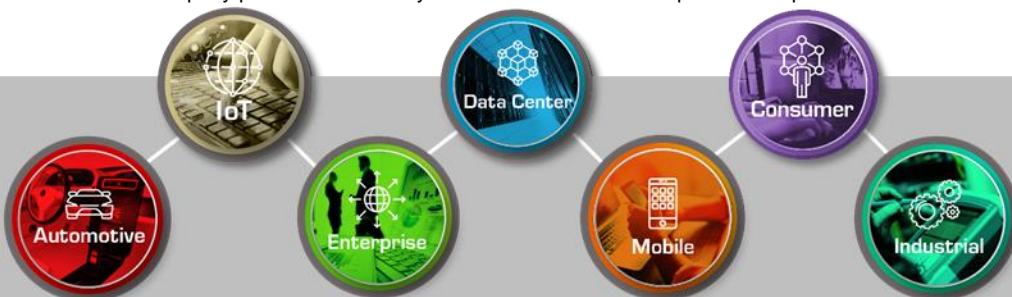

> **OPTIMIZE**
YOUR NEXT DESIGN WITH
TOSHIBA