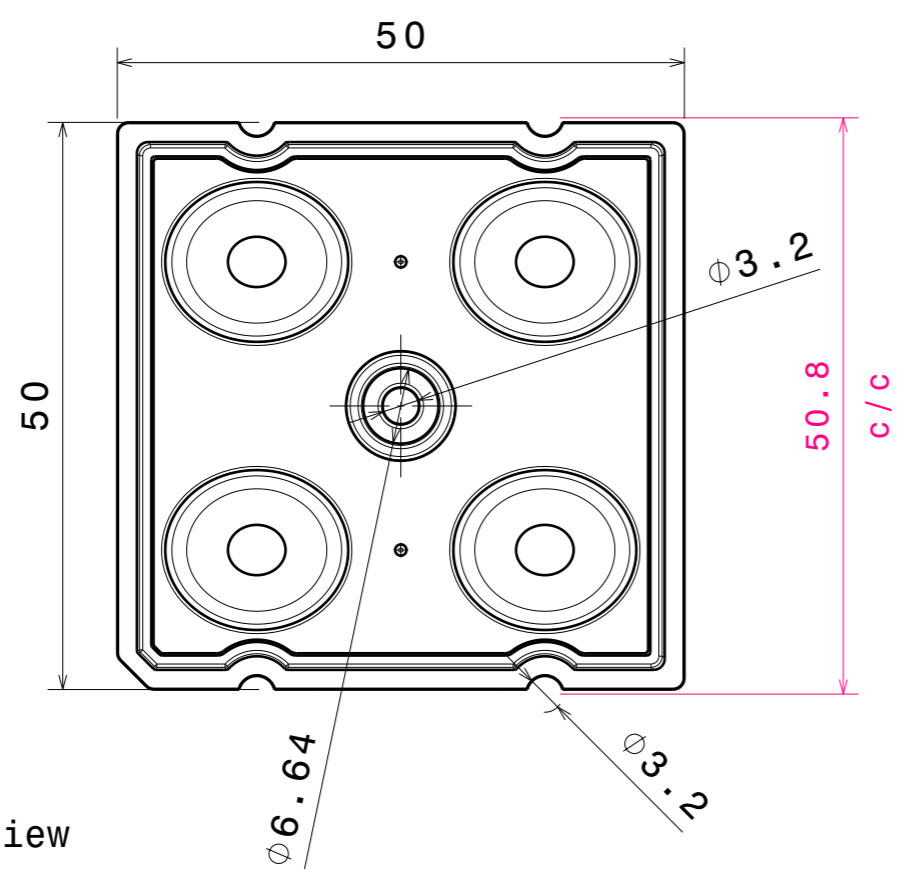

H G F E D C B A

Front view

Isometric view

Top view

Bottom view

Beam direction

INDEX	PART NO	DESCRIPTION	MATERIAL	COLOUR
1	C14750	STRADA-2X2-CAT	PMMA	clear

Tolerances if not otherwise shown  
 According to DIN ISO 2768-1  
 Linear measures:  
 up to 30mm class M, otherwise class C  
 According to DIN ISO 2768-2  
 Form and position: class L

**LEDiL** LediL Oy  
 Salorankatu 10  
 FIN 24240 SALO  
 Finland

THIRD ANGLE PROJECTION:

DRAWING TITLE  
**C14750\_STRADA-2X2-CAT**

This drawing is the property of LEDiL Oy. It may not be reproduced, copied or communicated without a written agreement with LEDiL Oy.

SIZE	PART NUMBER			
<b>A3</b>	<b>C14750</b>			

SCALE	3:2	WEIGHT	7g	SHEET	1/1
-------	-----	--------	----	-------	-----

H G F E D C B A