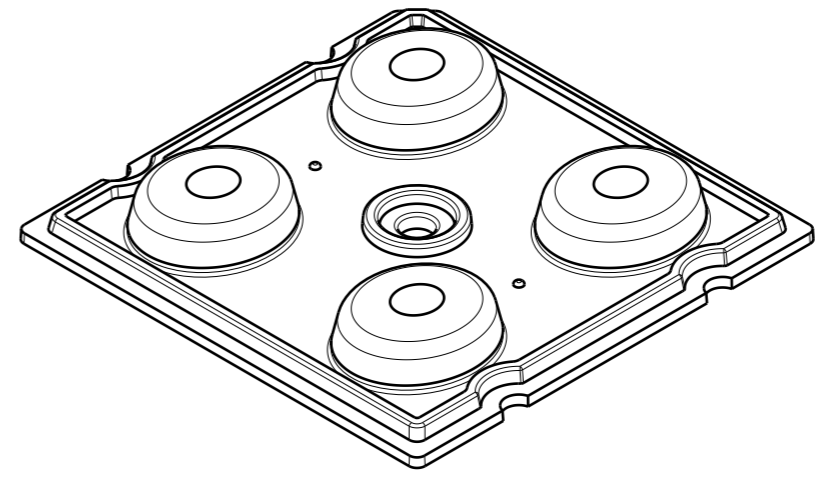

H G F E D C B A

Front view

Isometric view

Top view

Bottom view

Beam direction

INDEX	PART NO	DESCRIPTION	MATERIAL	COLOUR
1	C14750	STRADA-2X2-CAT	PMMA	clear

Tolerances if not otherwise shown  
 According to DIN ISO 2768-1  
 Linear measures:  
 up to 30mm class M, otherwise class C  
 According to DIN ISO 2768-2  
 Form and position: class L

**LEDiL** LediL Oy  
 Salorankatu 10  
 FIN 24240 SALO  
 Finland

THIRD ANGLE PROJECTION:

DRAWING TITLE  
**C14750\_STRADA-2X2-CAT**

This drawing is the property of LEDiL Oy. It may not be reproduced, copied or communicated without a written agreement with LEDiL Oy.

SIZE	PART NUMBER			
<b>A3</b>	<b>C14750</b>			

SCALE	3:2	WEIGHT	7g	SHEET	1/1
-------	-----	--------	----	-------	-----

H G F E D C B A