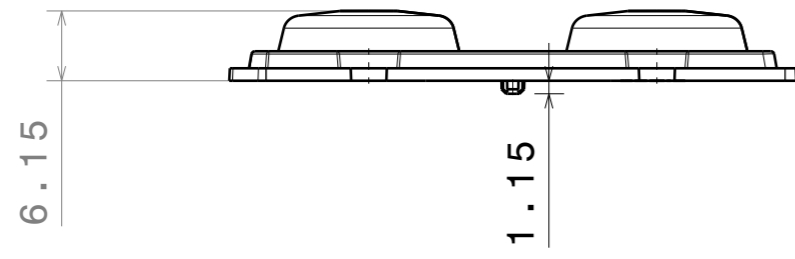

H G F E D C B A

Front view

Isometric view

Top view

Bottom view

Beam direction

INDEX	PART NO	DESCRIPTION	MATERIAL	COLOUR
1	C14750	STRADA-2X2-CAT	PMMA	clear

Tolerances if not otherwise shown  
 According to DIN ISO 2768-1  
 Linear measures:  
 up to 30mm class M, otherwise class C  
 According to DIN ISO 2768-2  
 Form and position: class L

SIZE	PART NUMBER			
<b>A3</b>	<b>C14750</b>			

SCALE	3:2	WEIGHT	7g	SHEET	1/1
-------	-----	--------	----	-------	-----

H G F E D C B A