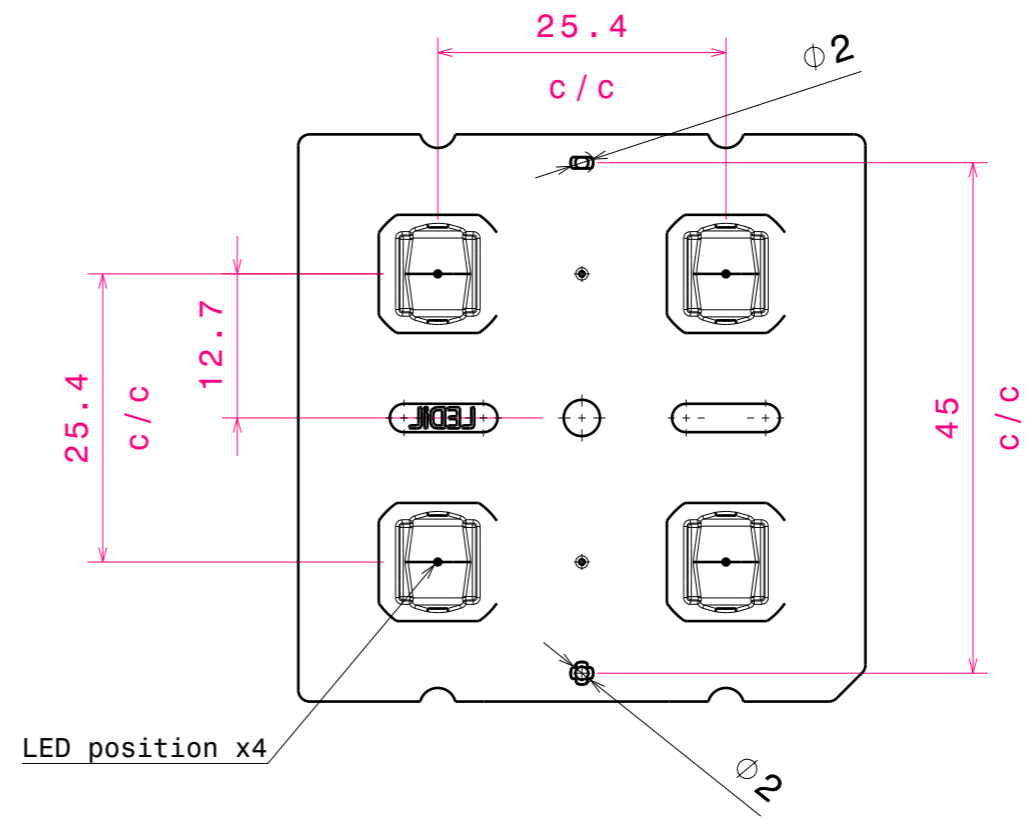

H G F E D C B A

Front view

Isometric view

Top view

Bottom view

Beam direction

INDEX	PART NO	DESCRIPTION	MATERIAL	COLOUR
1	C14750	STRADA-2X2-CAT	PMMA	clear

Tolerances if not otherwise shown  
 According to DIN ISO 2768-1  
 Linear measures:  
 up to 30mm class M, otherwise class C  
 According to DIN ISO 2768-2  
 Form and position: class L

**LEDiL** LediL Oy  
 Salorankatu 10  
 FIN 24240 SALO  
 Finland

THIRD ANGLE PROJECTION:

DRAWING TITLE  
**C14750\_STRADA-2X2-CAT**

This drawing is the property of LEDiL Oy. It may not be reproduced, copied or communicated without a written agreement with LEDiL Oy.

SIZE	PART NUMBER			
<b>A3</b>	<b>C14750</b>			

SCALE	3:2	WEIGHT	7g	SHEET	1/1
-------	-----	--------	----	-------	-----

H G F E D C B A