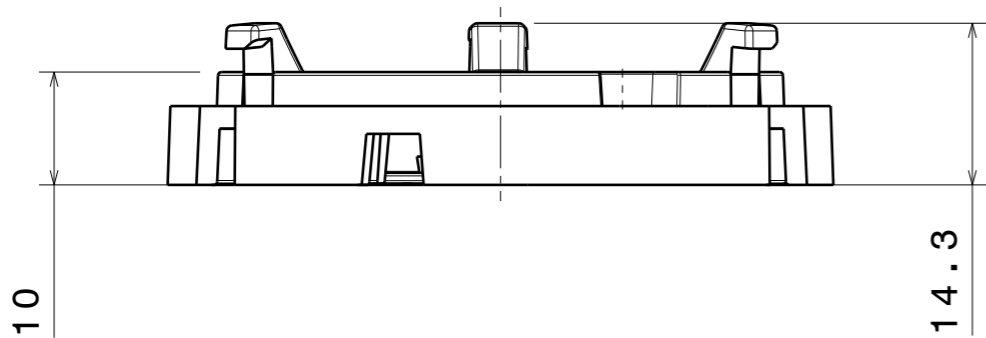

H G F E D C B A

Front view

Isometric view

Top view

Bottom view

LED middle position

INDEX	PART NO	DESCRIPTION	MATERIAL	COLOUR
1	C13186	LENA-STD-BASE-CXA15	PC	white

Tolerances if not otherwise shown
 According to DIN ISO 2768-1
 Linear measures:
 Up to 30mm class M, otherwise class C.
 According to DIN ISO 2768-2
 Form and position: class L

SIZE	PART NUMBER		
A3	C13186		

SCALE	3:2	WEIGHT	11,30 g	SHEET	1/1
-------	-----	--------	---------	-------	-----

H G B A