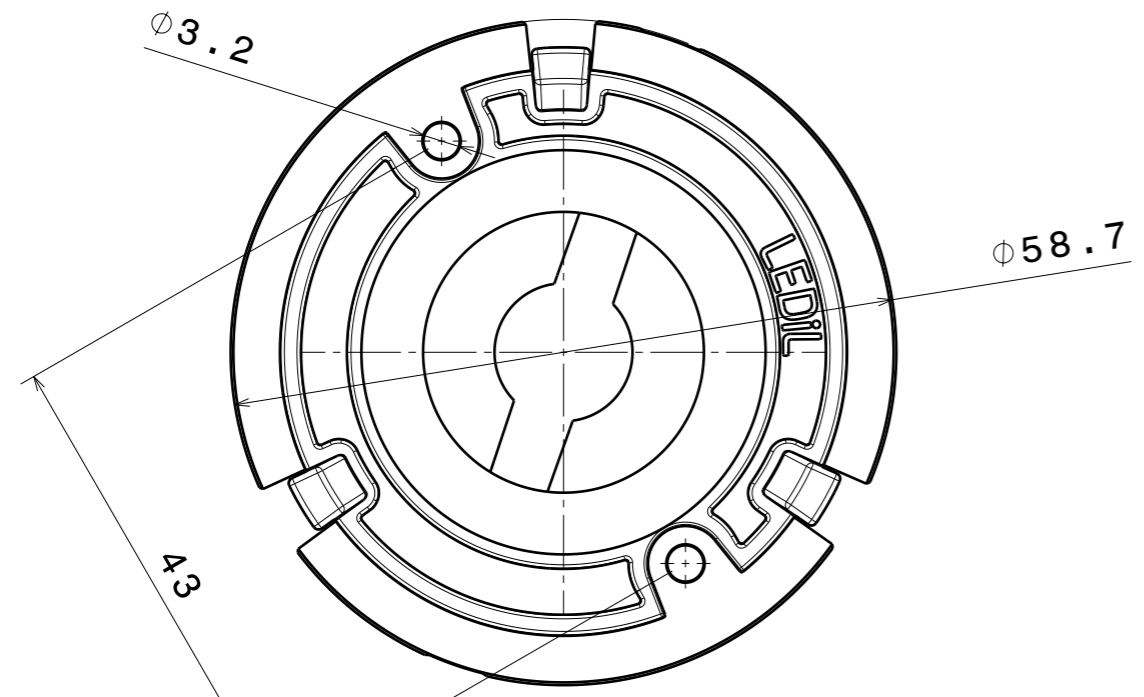

H G F E D C B A

Front view

Isometric view

Top view

Bottom view

LED middle position

INDEX	PART NO	DESCRIPTION	MATERIAL	COLOUR
1	C13186	LENA-STD-BASE-CXA15	PC	white

Tolerances if not otherwise shown
 According to DIN ISO 2768-1
 Linear measures:
 Up to 30mm class M, otherwise class C.
 According to DIN ISO 2768-2
 Form and position: class L

SIZE	PART NUMBER		
A3	C13186		

SCALE	3:2	WEIGHT	11,30 g	SHEET	1/1
-------	-----	--------	---------	-------	-----

H G B A