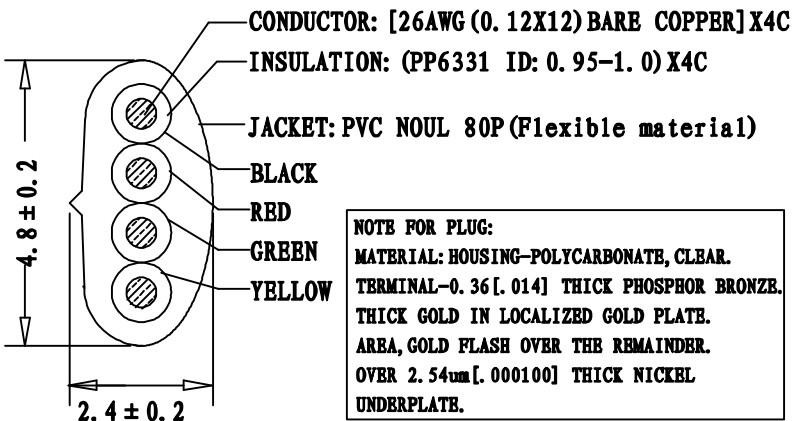

PACKAGE: INDIVIDUAL PE BAG.

TERMINATION:

P1	P2	COLOR
1	1	BLACK
2	2	RED
3	3	GREEN
4	4	YELLOW

SEC:A-A

PART NO	DRAWING NO	BUYER COLOR	VENDOR COLOR	RETRACTED LENGTH ("L3")	CUSTOMER Accepted ("L2")	CUT LENGTH "L1"
522-26-4400-SV-0005F	A	Silver	S49-1 LIGHT	330 ± 30	5.0FT-5.75FT	2300-2400
522-26-4400-SV-0007F	B	Silver	S49-1 LIGHT	470 ± 30	7.0FT-8.05FT	3000-3200
522-26-4400-SV-0010F	C	Silver	S49-1 LIGHT	630 ± 50	10.0FT-11.5FT	4300-4500
522-26-4400-SV-0012F	D	Silver	S49-1 LIGHT	800 ± 50	12.0FT-13.8FT	5200-5400
522-26-4400-SV-0014F	B	Silver	S49-1 LIGHT	850 ± 50	14.0FT-16.1FT	5800-6000
522-26-4400-SV-0025F	F	Silver	S49-1 LIGHT	1900 ± 50	25.0FT-28.75FT	10800-11000

REVISE	VERSION	BASIS	CONTENTS

CnC Tech, LLC Industrial Cable and Connector Technology			
IDRAWING NO:	671-328	CUSTOMER:	L-671
ITEM NO:	4C COILD CORD P+P PLUG	UNIT:	mm
DATE:	2012-02-20	ISSUE:	(A/0)
DRAWN:	QE:	QA:	
SALES DEPT:		SALES MANAGER:	