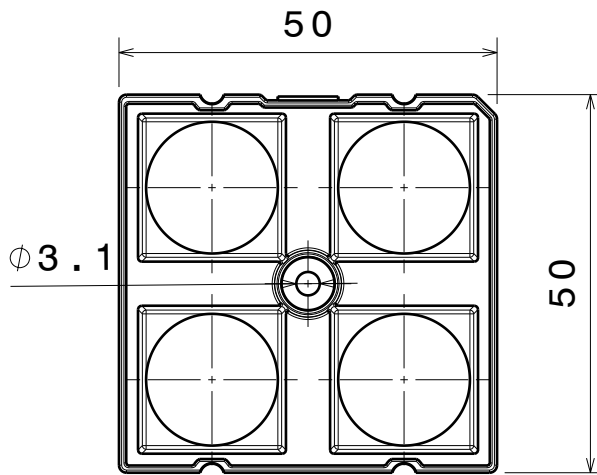

2

2

| INDEX | PART NO | DESCRIPTION | MATERIAL | COLOUR |
|-------|---------|-------------|----------|--------|
| 1 | C13233 | HB-2X2-M | PMMA | |

Tolerances if not otherwise shown
 According to DIN ISO 2768-1
 Linear measures:
 Up to 30mm class M, otherwise class C.
 According to DIN ISO 2768-2
 Form and position: class L

SIZE
A4
C13233

SCALE 1:1 WEIGHT SHEET 1/1

D

A

1

1