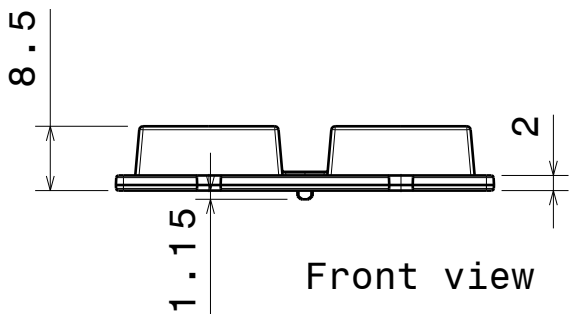

2

2

| INDEX | PART NO | DESCRIPTION | MATERIAL | COLOUR |
|-------|---------|-------------|----------|--------|
| 1 | C13233 | HB-2X2-M | PMMA | |

Tolerances if not otherwise shown
 According to DIN ISO 2768-1
 Linear measures:
 Up to 30mm class M, otherwise class C.
 According to DIN ISO 2768-2
 Form and position: class L

SIZE
A4
C13233

SCALE 1:1 WEIGHT SHEET 1/1

D

A

1

1