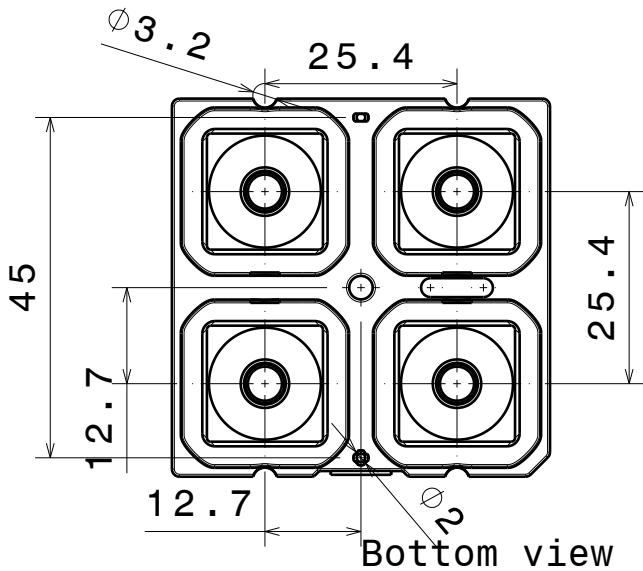

D

C

B

A

4

4

3

3

2

2

INDEX	PART NO	DESCRIPTION	MATERIAL	COLOUR
1	C13233	HB-2X2-M	PMMA	

Tolerances if not otherwise shown
According to DIN ISO 2768-1
Linear measures:
Up to 30mm class M, otherwise class C.
According to DIN ISO 2768-2
Form and position: class L

LEDiL
Ledil Oy
Salorankatu 10
FIN 24240 SALO
Finland

DRAWING TITLE
HB-2X2-M

This drawing is the property of LEDiL Oy. It may not be reproduced, copied or communicated without a written agreement with LEDiL Oy."

SIZE
A4
C13233

SCALE 1:1 WEIGHT SHEET 1/1

D

A

1

1