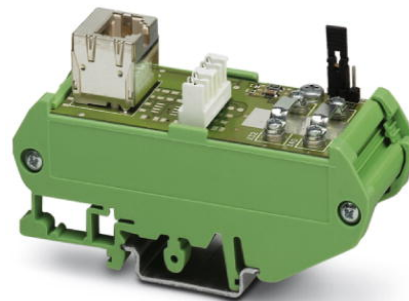

# VS-PP-PN-R-1XRJ45/5-LSA

Order No.: 1658558

<http://eshop.phoenixcontact.de/phoenix/treeViewClick.do?UID=1658558>

Patch panel for PROFINET, RJ45, DIN rail mounting, IP20, one slot, LSA connection, CAT5e, shielding over jumper can be selected

### Mechanical characteristics

Number of positions	4
Number of slots	1
Insertion/withdrawal cycles	≥ 200
Type of connection	LSA-PLUS

Conductor cross-section	0.14 mm <sup>2</sup> ... 0.34 mm <sup>2</sup> (solid)
Connection cross-section AWG	26 ... 22 (solid)
External cable diameter	5 mm ... 8.5 mm
Color	green
Ambient temperature (operation)	0 °C ... 70 °C