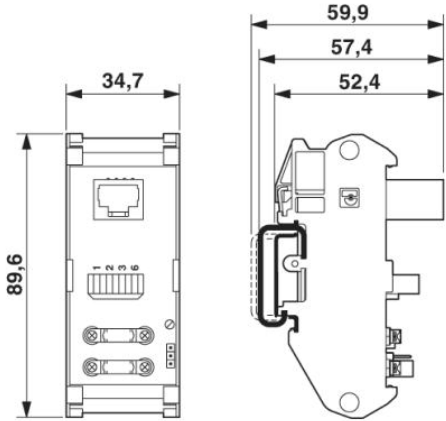

Conductor cross-section	0.14 mm² ... 0.34 mm² (solid)
Connection cross-section AWG	26 ... 22 (solid)
External cable diameter	5 mm ... 8.5 mm
Color	green
Ambient temperature (operation)	0 °C ... 70 °C

Material data

Inflammability class acc. to UL 94	V0
Housing material	PC
Contact carrier material	PBT
Contact material	Copper alloy
Contact surface material	Gold over nickel
Degree of protection	IP20

Electrical characteristics

Number of positions	4
Transmission characteristics (category)	CAT5 (IEC 11801:2002), CAT5e (TIA 568B:2001)
Rated current	1 A

Accessories

Item	Designation	Description
General		
2765505	CT-WZ/A	Split-core tool for connecting cables to LSA-Plus strips
Tools		
1657407	VS-CABLE-STRIP-VARIO	Stripping tool, for the multi-level stripping of shielded cables

Diagrams/Drawings

Dimensioned drawing

RJ45 patch panel