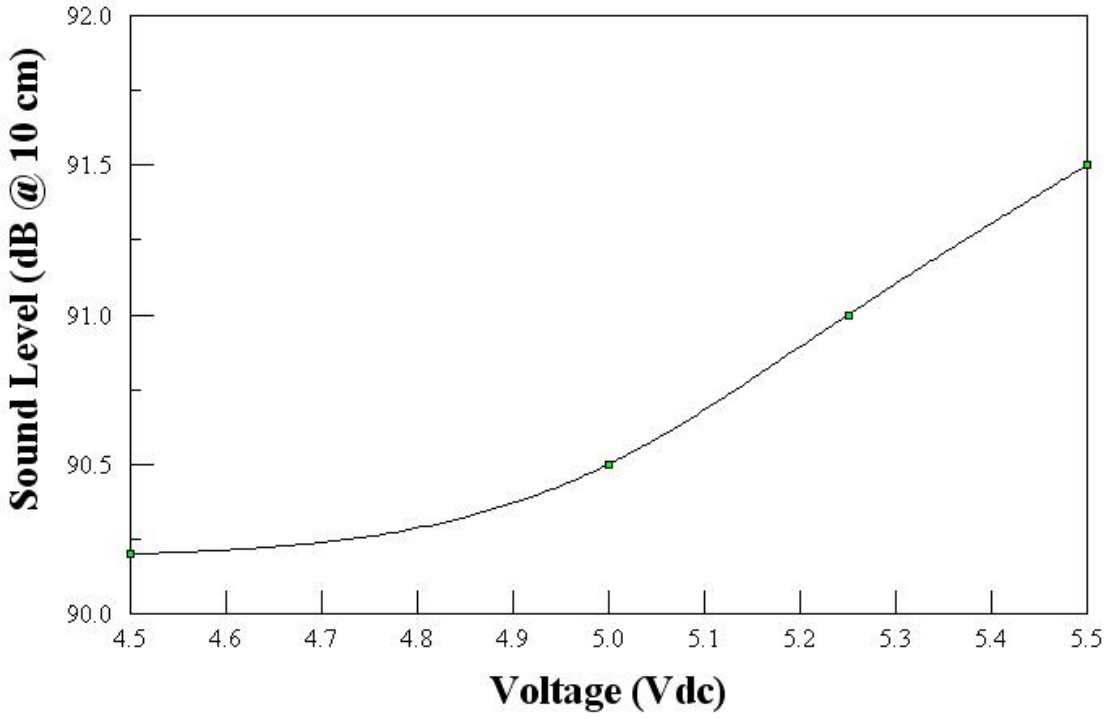

Performance Curve Charts

Certifications

Typical Performance Curves

PB-12N23P-05 Typical Sound Level vs Voltage (10 cm)

Mallory Sonalert Products, Inc. (www.mallory-sonalert.com)