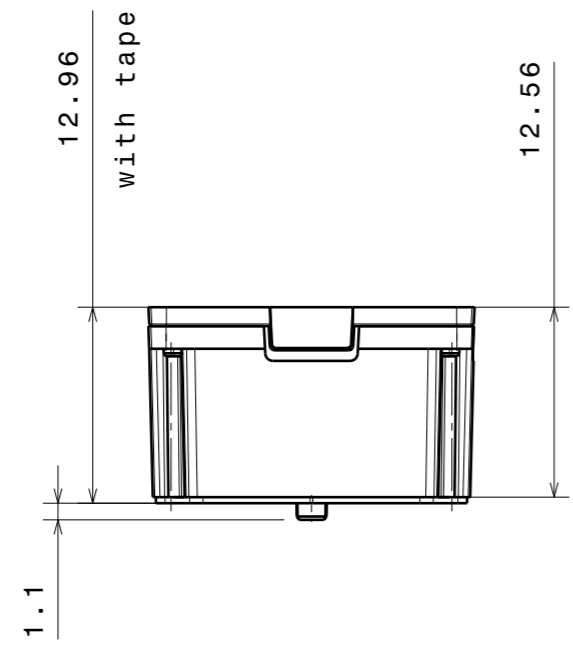

H G F E D C B A

Front view

Isometric view

Bottom view

FA15229	ROSE-MRK-S
FA15232	ROSE-MRK-M
FA15233	ROSE-MRK-W

INDEX	PART NO	DESCRIPTION	MATERIAL	COLOUR
1	-	ROSE-MRK S/M/W	PC	clear
2	F14946	ROSE-Lt-HLD-MRK	PC	white
3	F14629	ROSE-TAPE	two-sided adhesive foam tape	

<p>Tolerances if not otherwise shown According to DIN ISO 2768-1 Linear measures: Up to 30mm class M, otherwise class C. According to DIN ISO 2768-2 Form and position: class L</p>	 LediL Oy Salorankatu 10 FIN 24240 SALO Finland	
	THIRD ANGLE PROJECTION:  DRAWING TITLE ROSE-MRK MechanicalDrawing	
This drawing is the property of LEDiL Oy. It may not be reproduced, copied or communicated without a written agreement with LEDiL Oy.	SIZE A3	PART NUMBER FA15229/FA15232/FA15233
	SCALE 2:1	WEIGHT -