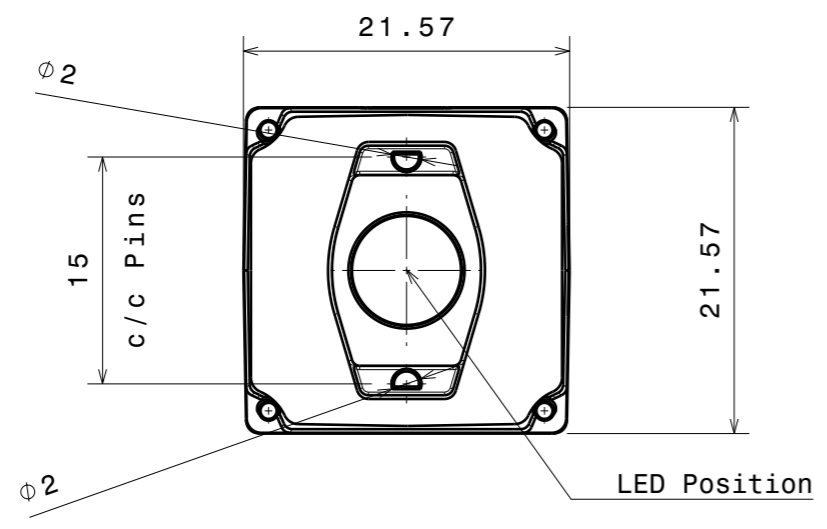

H G F E D C B A

Front view

Isometric view

Bottom view

FA15229	ROSE-MRK-S
FA15232	ROSE-MRK-M
FA15233	ROSE-MRK-W

INDEX	PART NO	DESCRIPTION	MATERIAL	COLOUR
1	-	ROSE-MRK S/M/W	PC	clear
2	F14946	ROSE-Lt-HLD-MRK	PC	white
3	F14629	ROSE-TAPE	two-sided adhesive foam tape	

<p>Tolerances if not otherwise shown According to DIN ISO 2768-1 Linear measures: Up to 30mm class M, otherwise class C. According to DIN ISO 2768-2 Form and position: class L</p>	 LediL Oy Salorankatu 10 FIN 24240 SALO Finland	
	THIRD ANGLE PROJECTION:  DRAWING TITLE ROSE-MRK MechanicalDrawing	
This drawing is the property of LEDiL Oy. It may not be reproduced, copied or communicated without a written agreement with LEDiL Oy.	SIZE A3	PART NUMBER FA15229/FA15232/FA15233
	SCALE 2:1	WEIGHT -