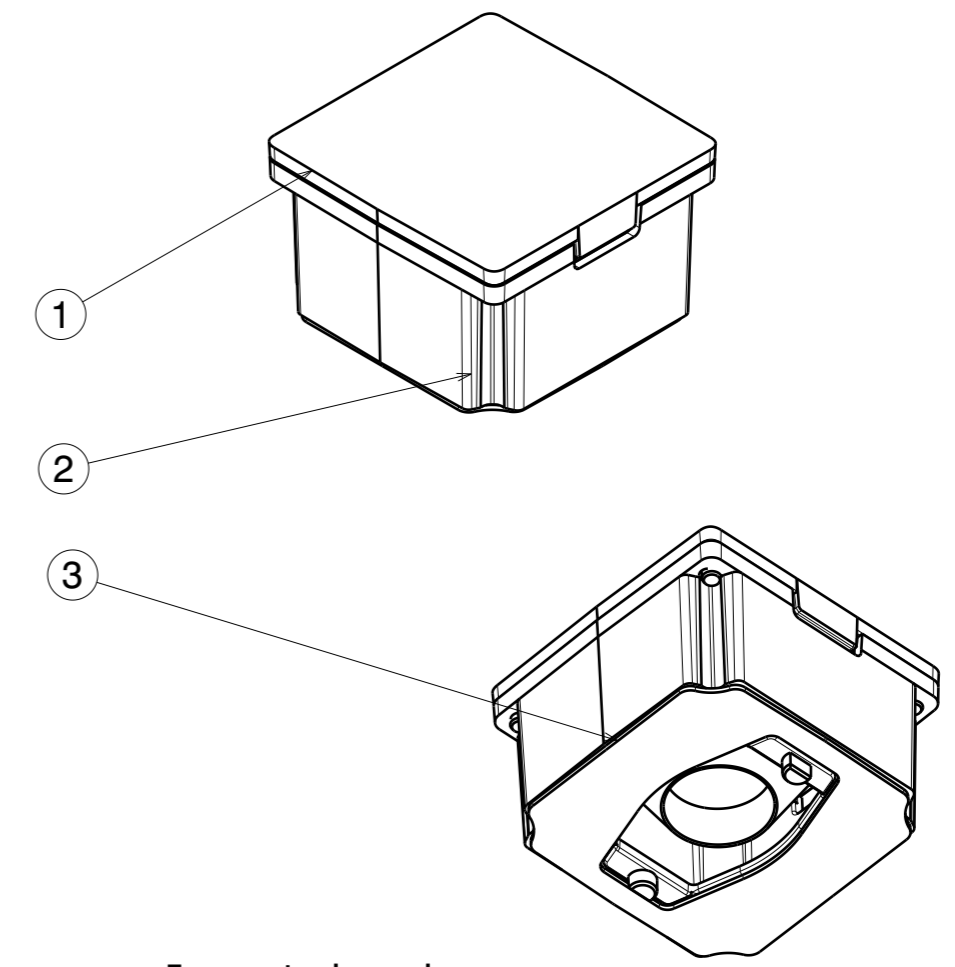

H G F E D C B A

Front view

Isometric view

Bottom view

FA15229	ROSE-MRK-S
FA15232	ROSE-MRK-M
FA15233	ROSE-MRK-W

INDEX	PART NO	DESCRIPTION	MATERIAL	COLOUR
1	-	ROSE-MRK S/M/W	PC	clear
2	F14946	ROSE-Lt-HLD-MRK	PC	white
3	F14629	ROSE-TAPE	two-sided adhesive foam tape	

<p>Tolerances if not otherwise shown According to DIN ISO 2768-1 Linear measures: Up to 30mm class M, otherwise class C. According to DIN ISO 2768-2 Form and position: class L</p>	 LediL Oy Salorankatu 10 FIN 24240 SALO Finland	
	THIRD ANGLE PROJECTION:  DRAWING TITLE ROSE-MRK MechanicalDrawing	
This drawing is the property of LEDiL Oy. It may not be reproduced, copied or communicated without a written agreement with LEDiL Oy.	SIZE A3	PART NUMBER FA15229/FA15232/FA15233
	SCALE 2:1	WEIGHT -