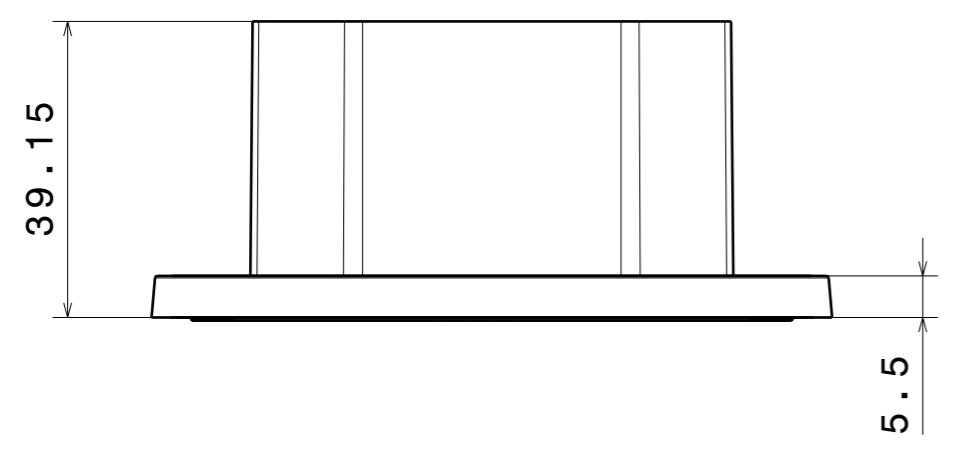

1

Top view

Bottom view

Front view

INDEX	PART NO	DESCRIPTION	MATERIAL	COLOUR
1	F16257	STELLA-RS	Optical grade LSR	
2	F13322	STELLA-FRAME	PA66GF30	black

Tolerances if not otherwise shown  
 According to DIN ISO 2768-1  
 Linear measures:  
 Up to 30mm class M, otherwise class C.  
 According to DIN ISO 2768-2  
 Form and position: class L

SIZE	PART NUMBER
<b>A3</b>	<b>FN16258</b>

SCALE	1:1	WEIGHT	94 g	SHEET	1/1
-------	-----	--------	------	-------	-----

H G B A