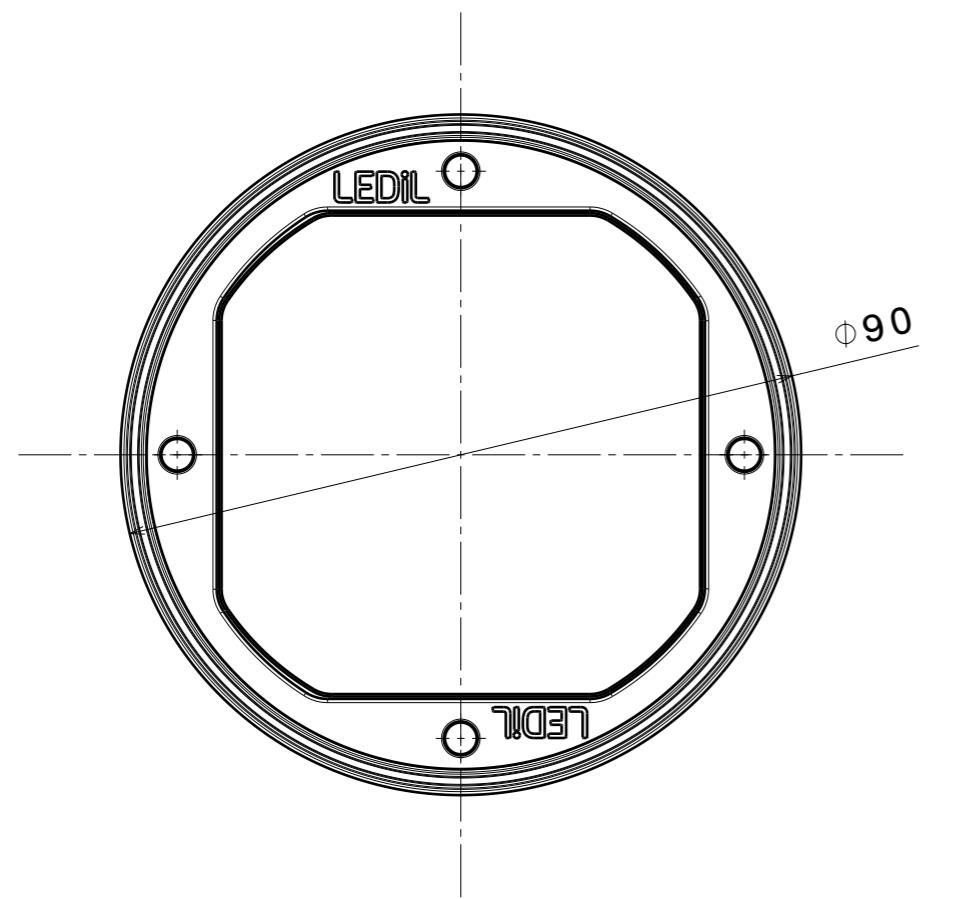

1

Top view

Bottom view

Front view

INDEX	PART NO	DESCRIPTION	MATERIAL	COLOUR
1	F16257	STELLA-RS	Optical grade LSR	
2	F13322	STELLA-FRAME	PA66GF30	black

Tolerances if not otherwise shown  
 According to DIN ISO 2768-1  
 Linear measures:  
 Up to 30mm class M, otherwise class C.  
 According to DIN ISO 2768-2  
 Form and position: class L

SIZE	PART NUMBER
<b>A3</b>	<b>FN16258</b>

SCALE	1:1	WEIGHT	94 g	SHEET	1/1
-------	-----	--------	------	-------	-----

H G B A