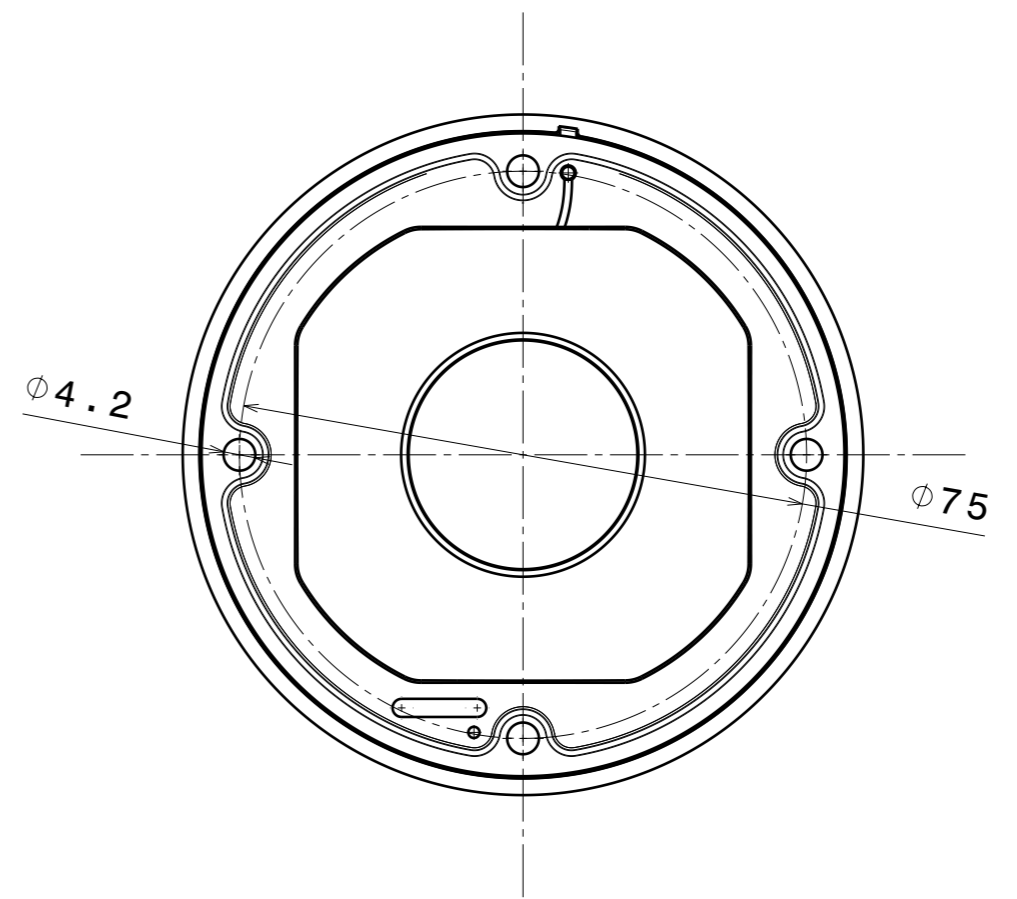

1

Top view

Bottom view

Front view

INDEX	PART NO	DESCRIPTION	MATERIAL	COLOUR
1	F16257	STELLA-RS	Optical grade LSR	
2	F13322	STELLA-FRAME	PA66GF30	black

Tolerances if not otherwise shown  
 According to DIN ISO 2768-1  
 Linear measures:  
 Up to 30mm class M, otherwise class C.  
 According to DIN ISO 2768-2  
 Form and position: class L

SIZE	PART NUMBER
<b>A3</b>	<b>FN16258</b>

SCALE	1:1	WEIGHT	94 g	SHEET	1/1
-------	-----	--------	------	-------	-----

H G B A