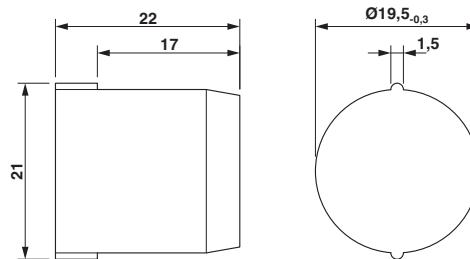

Closing cap, PA, color: red

RoHS

Key Commercial Data

Packing unit	10 STK
Minimum order quantity	10 STK
GTIN	 4 055626 287621
GTIN	4055626287621

Technical data

Dimensions

Length	22 mm
--------	-------

Ambient conditions

Ambient temperature (operation)	-60 °C ... 100 °C
---------------------------------	-------------------

General

Material	PA
Color	red
Connection	The head of the sealing plug must still be visible after mounting in the screw connection (see "after mounting" photo).

Drawings

Closing cap - SEALING PLUG 20X22 RD - 1421862

Dimensional drawing

Dimensional drawing

Phoenix Contact 2018 © - all rights reserved
<http://www.phoenixcontact.com>

PHOENIX CONTACT GmbH & Co. KG
Flachsmarktstr. 8
32825 Blomberg
Germany
Tel. +49 5235 300
Fax +49 5235 3 41200
<http://www.phoenixcontact.com>