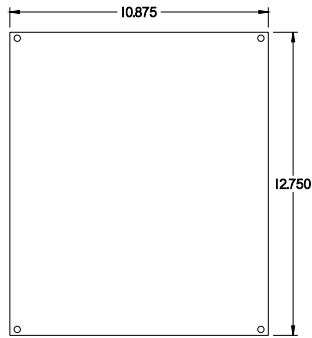

PART No. 1414PHM8

for more information visit
www.hammfg.com
Data subject to change without notice

TOP VIEW

ISOMETRIC VIEW

BACK VIEW

LEFT SIDE VIEW

FRONT VIEW

RIGHT SIDE VIEW

INNER PANEL

BOTTOM VIEW