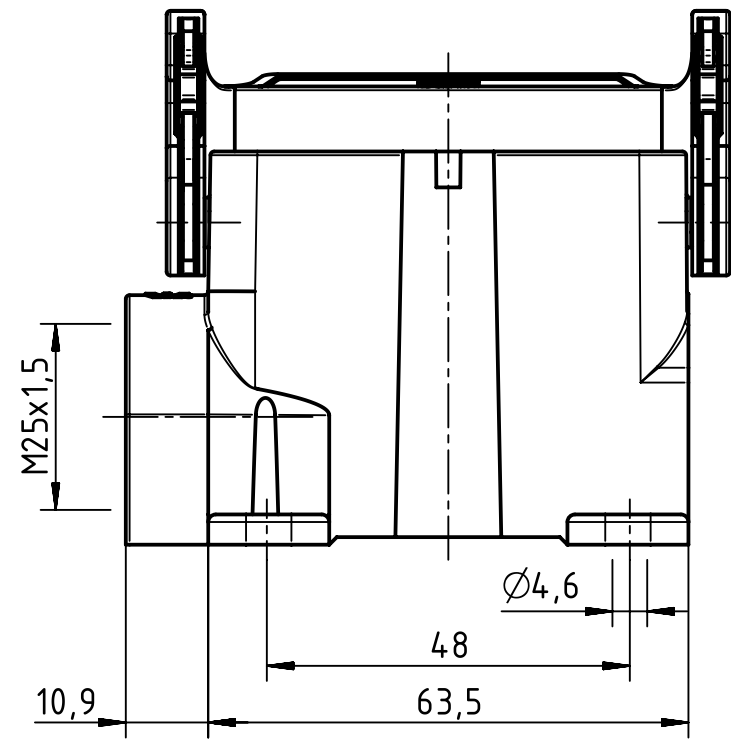

1 2 3 4 5 6

A

B

C

D

	All Dimensions in mm Original Size DIN A4		Scale 1:1	Free size tol.		Ref. Sub. TB 19 20 010 0251 v. 16.11.00		
		All rights reserved Department EL PD - DE		Created by HOLLERT	Inspected by TIEMANNA	Standardisation SCHMIDTM	Date 2014-04-04	State Final Release
HARTING Electric GmbH & Co. KG D-32339 Espelkamp				Title Han A Base Surface HC 1 Lvr 1 Entry M25			Doc-Key / ECM-Nr. 100190770/UGD/004/B 500000072617	
				Type TB	Number 19 20 010 0251		Rev. B	Page 1/1