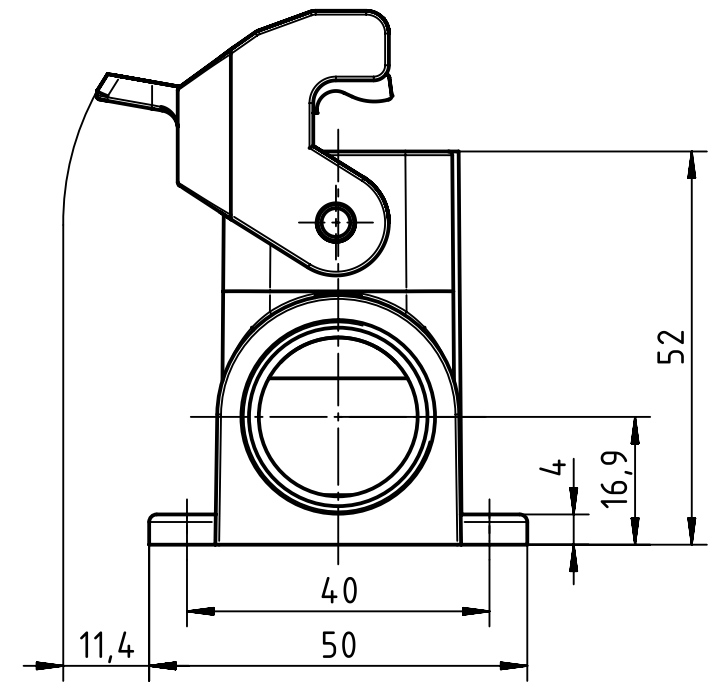

1 2 3 4 5 6

A

B

C

D

	All Dimensions in mm Original Size DIN A4		Scale 1:1	Free size tol.		Ref. Sub. TB 19 20 010 0251 v. 16.11.00		
		All rights reserved Department EL PD - DE		Created by HOLLERT	Inspected by TIEMANNA	Standardisation SCHMIDTM	Date 2014-04-04	State Final Release
HARTING Electric GmbH & Co. KG D-32339 Espelkamp				Title Han A Base Surface HC 1 Lvr 1 Entry M25			Doc-Key / ECM-Nr. 100190770/UGD/004/B 500000072617	
				Type TB	Number 19 20 010 0251		Rev. B	Page 1/1