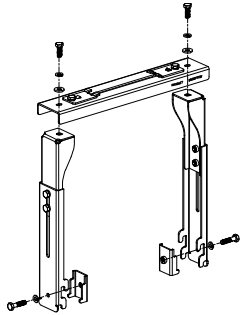

FiberRunner Trapeze Bracket

For Use With *PANDUIT*

Wyr-Grid PATHWAY SYSTEMS

Part numbers: WG12FRTB**, WG18FRTB**,
WG24FRTB** & WG30FRTB**

© Panduit Corp. 2011

INSTALLATION INSTRUCTIONS

RW281

(For use with FIBERRUNNER 4x4, 6x4 channel only)