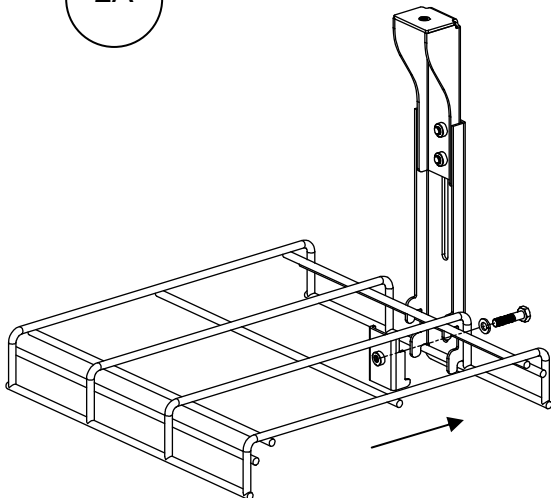

FiberRunner Trapeze Bracket

For Use With *PANDUIT*

Wyr-Grid PATHWAY SYSTEMS

Part numbers: WG12FRTB**, WG18FRTB**,
WG24FRTB** & WG30FRTB**

© Panduit Corp. 2011

INSTALLATION INSTRUCTIONS

RW281

(For use with FIBERRUNNER 4x4, 6x4 channel only)

1A

1B

PANDUIT Catalog Number	Wyr-Grid Pathway
WG12FRTB**	WG12**10
WG18FRTB**	WG18**10
WG24FRTB**	WG24**10
WG30FRTB**	WG30**10

2A

2B

For Technical Support: www.panduit.com/resources/install_maintain.asp

3A

3B