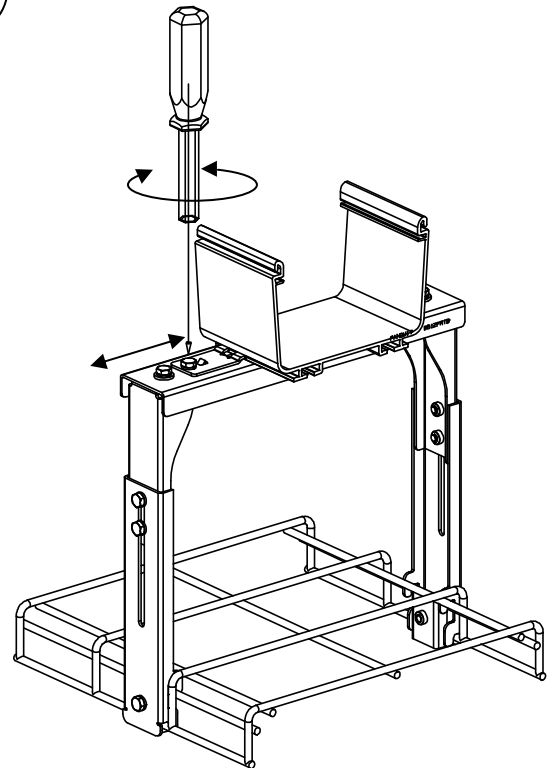

3A

3B

4

5

For Instructions in Local Languages
and Technical Support:
www.panduit.com/resources/install_maintain.asp

PANDUIT
www.panduit.com

E-mail:
techsupport@panduit.com
Phone:
866-405-6654