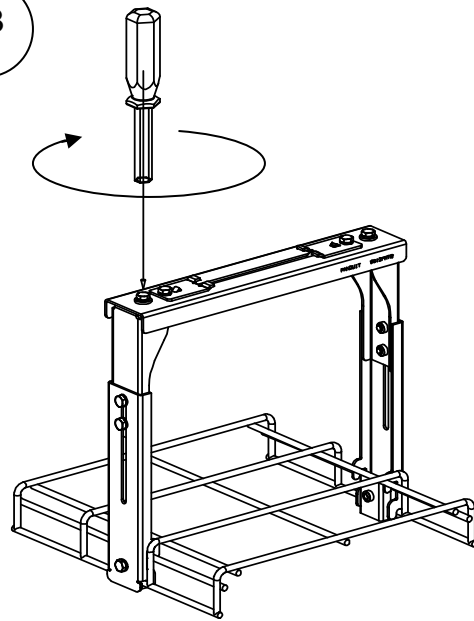

3A

3B

4

5

For Instructions in Local Languages
and Technical Support:
www.panduit.com/resources/install_maintain.asp

PANDUIT
www.panduit.com

E-mail:
techsupport@panduit.com
Phone:
866-405-6654