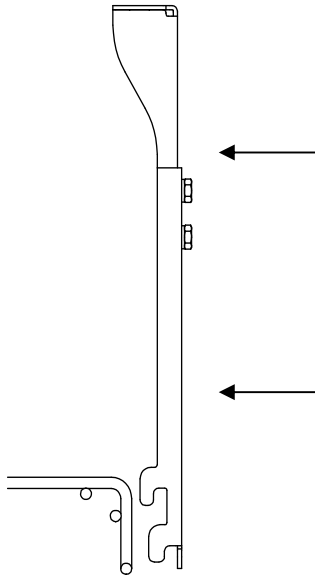

FiberRunner Trapeze Bracket

For Use With *PANDUIT*

Wyr-Grid PATHWAY SYSTEMS

Part numbers: WG12FRTB**, WG18FRTB**,
WG24FRTB** & WG30FRTB**

© Panduit Corp. 2011

INSTALLATION INSTRUCTIONS

RW281

(For use with FIBERRUNNER 4x4, 6x4 channel only)

1A

1B

PANDUIT Catalog Number	Wyr-Grid Pathway
WG12FRTB**	WG12**10
WG18FRTB**	WG18**10
WG24FRTB**	WG24**10
WG30FRTB**	WG30**10

2A

2B

For Technical Support: www.panduit.com/resources/install_maintain.asp

3A

3B