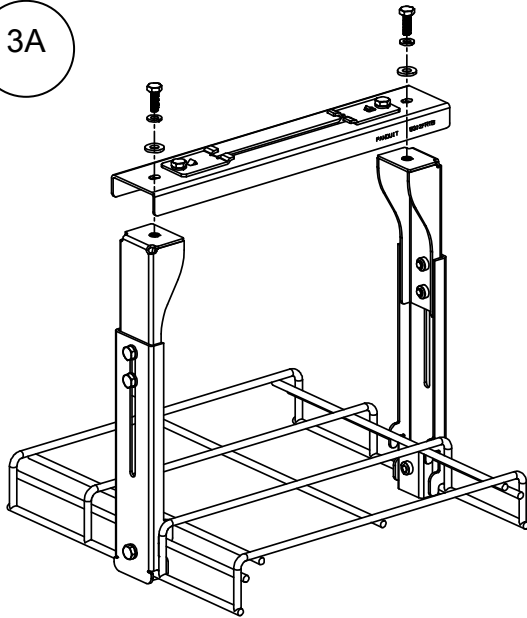

3A

3B

4

5

For Instructions in Local Languages
and Technical Support:
www.panduit.com/resources/install_maintain.asp

PANDUIT
www.panduit.com

E-mail:
techsupport@panduit.com
Phone:
866-405-6654