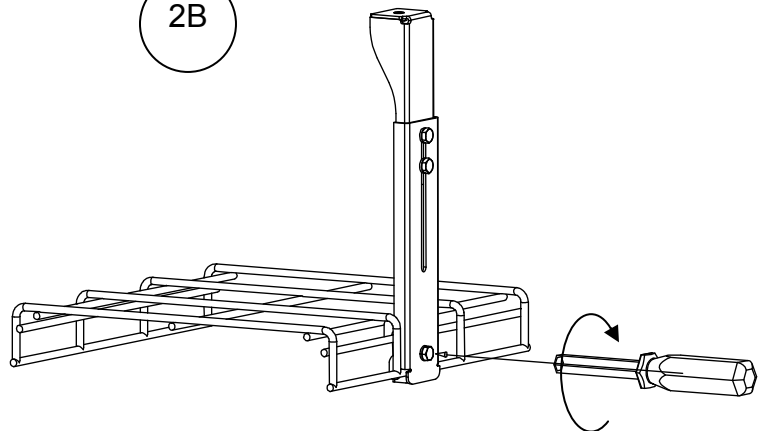

FiberRunner Trapeze Bracket

For Use With *PANDUIT*

Wyr-Grid PATHWAY SYSTEMS

Part numbers: WG12FRTB**, WG18FRTB**,
WG24FRTB** & WG30FRTB**

© Panduit Corp. 2011

INSTALLATION INSTRUCTIONS

RW281

(For use with FIBERRUNNER 4x4, 6x4 channel only)

1A

1B

PANDUIT Catalog Number	Wyr-Grid Pathway
WG12FRTB**	WG12**10
WG18FRTB**	WG18**10
WG24FRTB**	WG24**10
WG30FRTB**	WG30**10

2A

2B

For Technical Support: www.panduit.com/resources/install_maintain.asp