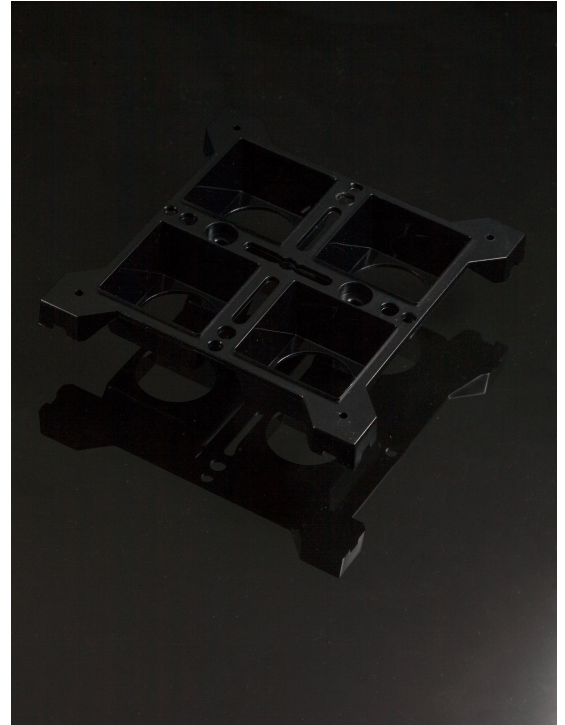

FLORENTINA-2X2-SHD-OPEN

Open shade design for FLORENTINA-2X2 assemblies and custom faceplates

TECHNICAL SPECIFICATIONS:

Dimensions	92.14x92.14 mm
Height	26.5 mm
Fastening	pin, screw
Colour	black
Box size	476 x 273 x 292 mm
Box weight	4.2 kg
Quantity in Box	80 pcs
ROHS compliant	yes ⓘ

MATERIAL SPECIFICATIONS:

Component	Type	Material	Colour
FLORENTINA-2X2-SHD-OPEN	Shade	PC	black

GENERAL INFORMATION:

NOTE: The typical beam angle will be changed by different color, chip size and chip position tolerance. The typical total beam angle is the full angle measured where the luminous intensity is half of the peak value.