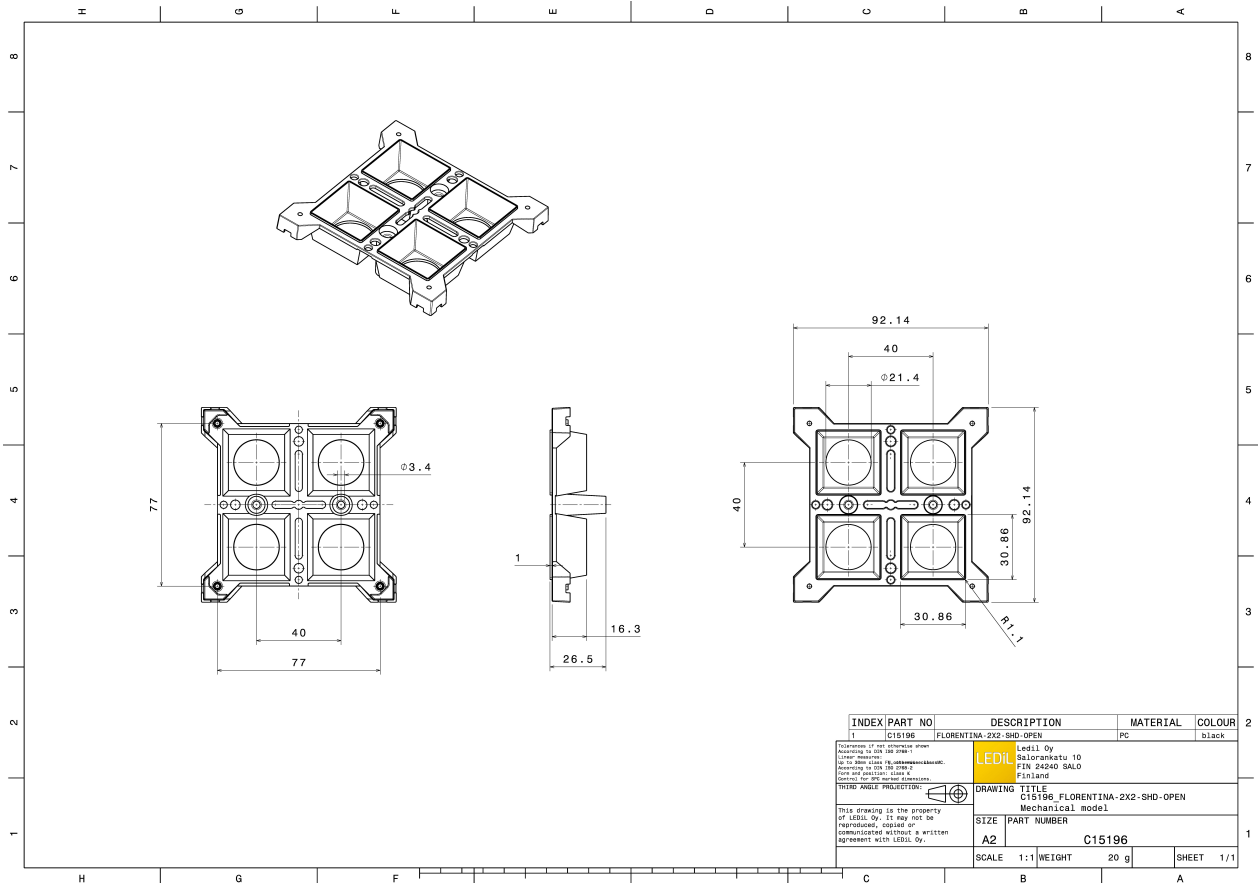

FLORENTINA-2X2-SHD-OPEN

Open shade design for FLORENTINA-2X2 assemblies and custom faceplates

TECHNICAL SPECIFICATIONS:

Dimensions	92.14x92.14 mm
Height	26.5 mm
Fastening	pin, screw
Colour	black
Box size	476 x 273 x 292 mm
Box weight	4.2 kg
Quantity in Box	80 pcs
ROHS compliant	yes ⓘ

MATERIAL SPECIFICATIONS:

Component	Type	Material	Colour
FLORENTINA-2X2-SHD-OPEN	Shade	PC	black

GENERAL INFORMATION:

NOTE: The typical beam angle will be changed by different color, chip size and chip position tolerance. The typical total beam angle is the full angle measured where the luminous intensity is half of the peak value.