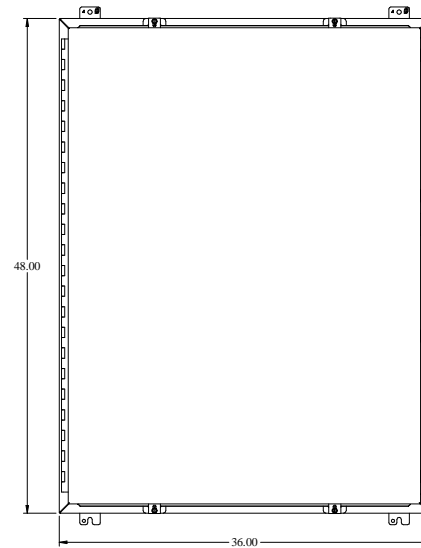

PART No. 1418N4SSS8

for more information visit
www.hamfmg.com
Data subject to change without notice
Isometric drawing Not to Scale

INNER PANEL

BACK VIEW

SIDE VIEW

TOP VIEW

FRONT VIEW

SIDE VIEW

BOTTOM VIEW

ISOMETRIC VIEW