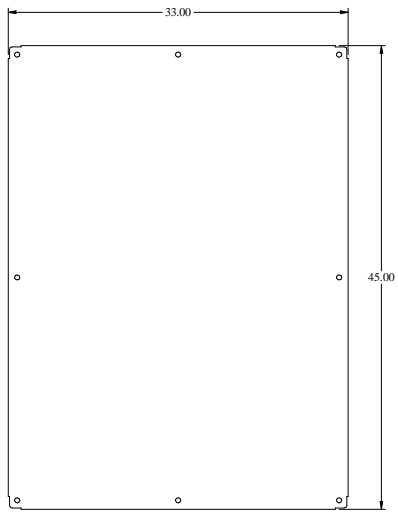

PART No. 1418N4SSS8

for more information visit
www.hamfmg.com
Data subject to change without notice
Isometric drawing Not to Scale

INNER PANEL

BACK VIEW

SIDE VIEW

TOP VIEW

FRONT VIEW

SIDE VIEW

BOTTOM VIEW

ISOMETRIC VIEW