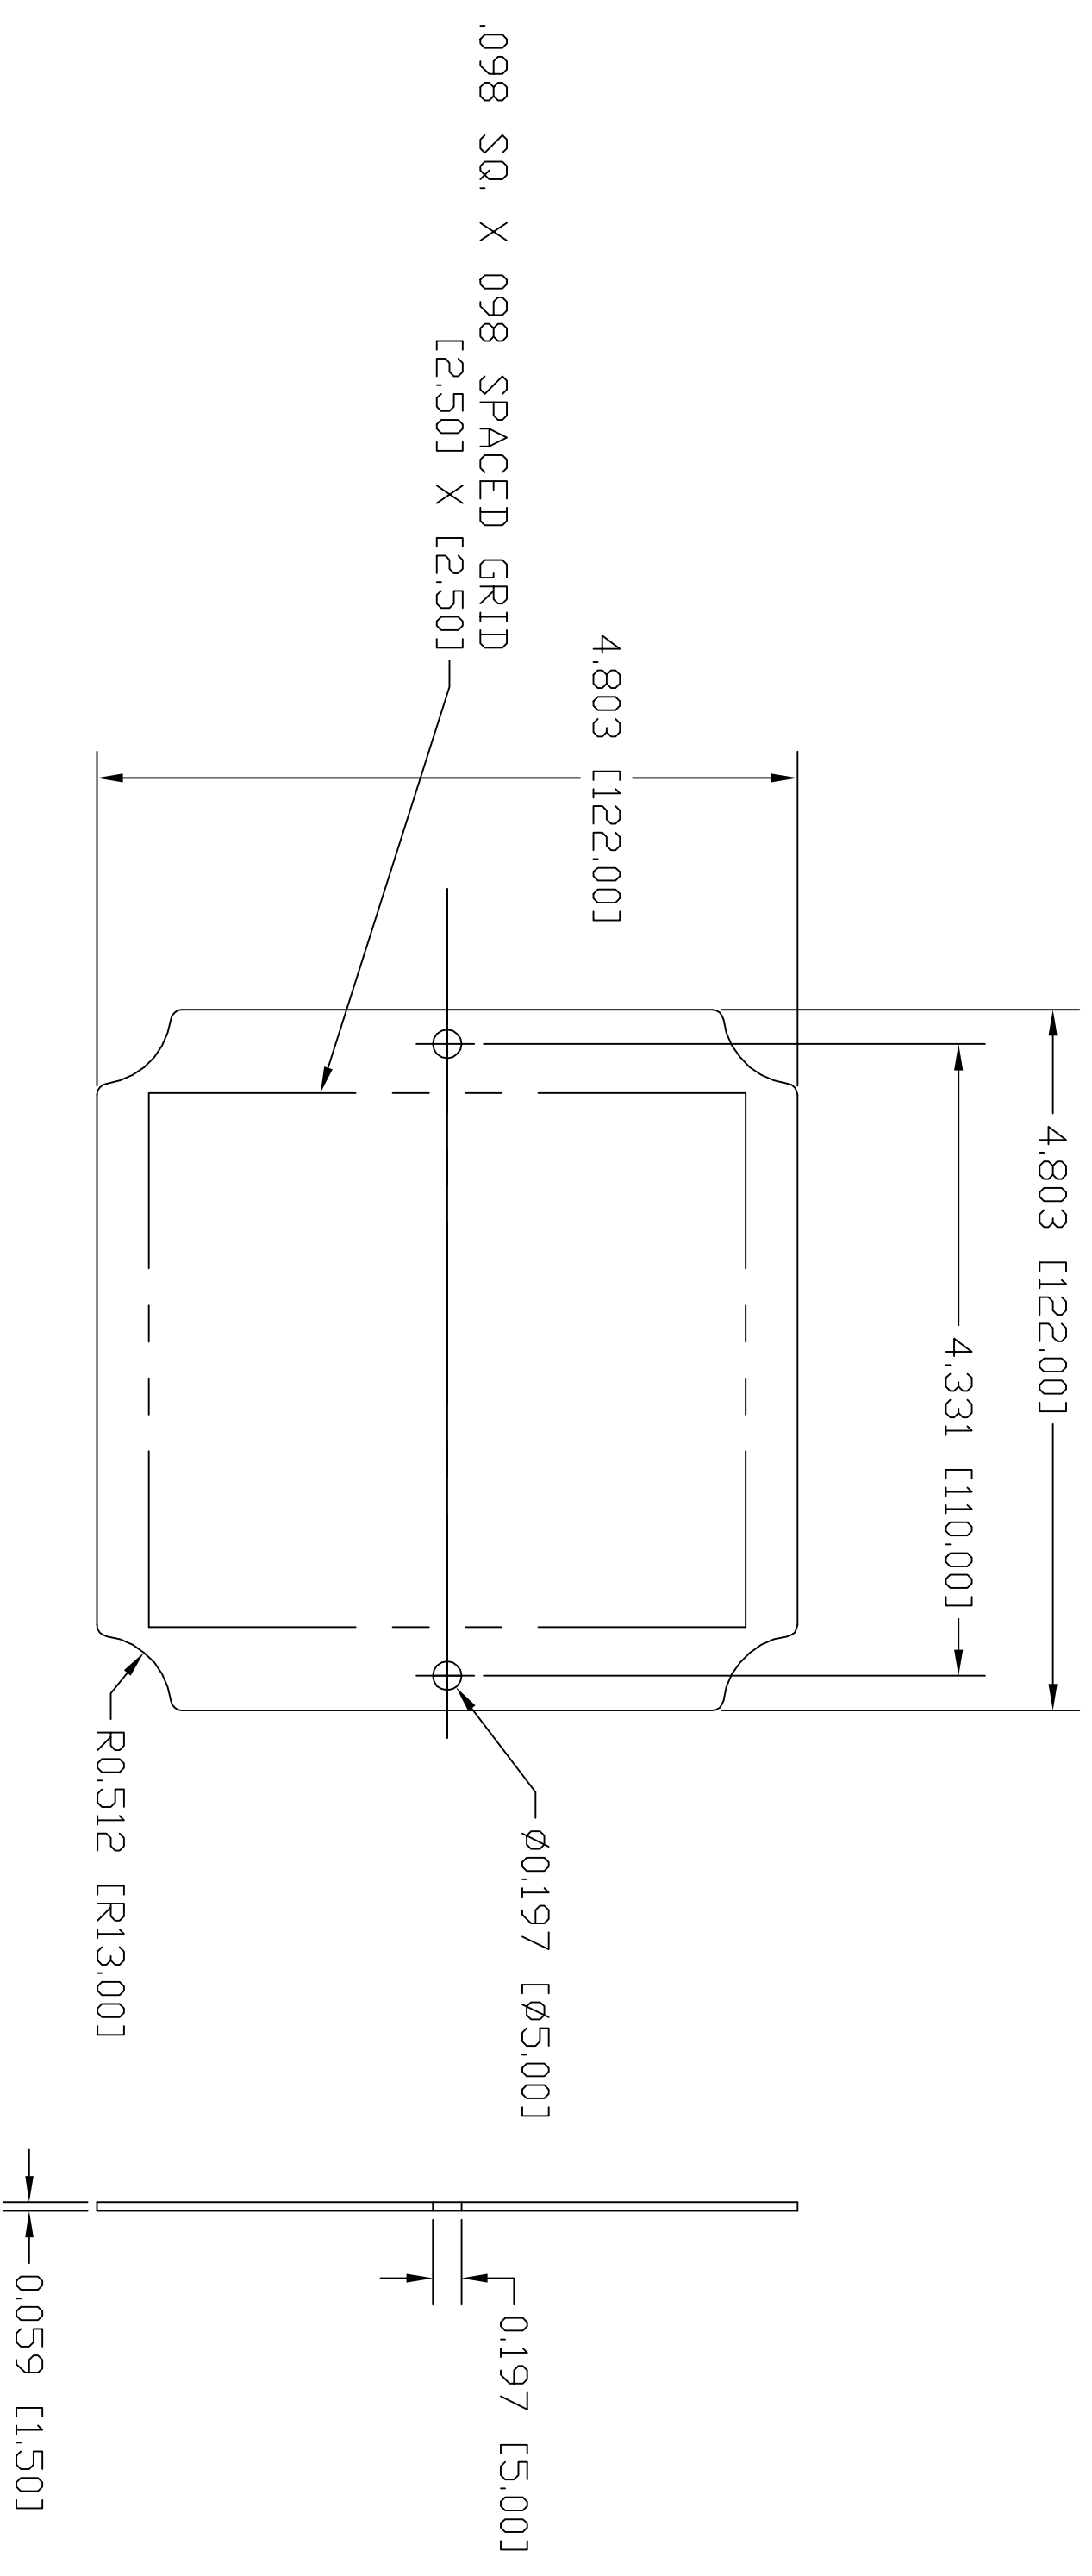

PART NAME

MOUNTING PANEL

PART No.

NBX-10984

REV. DATE

3-2-09

MATERIAL: ABS PLASTIC, UL94-HB