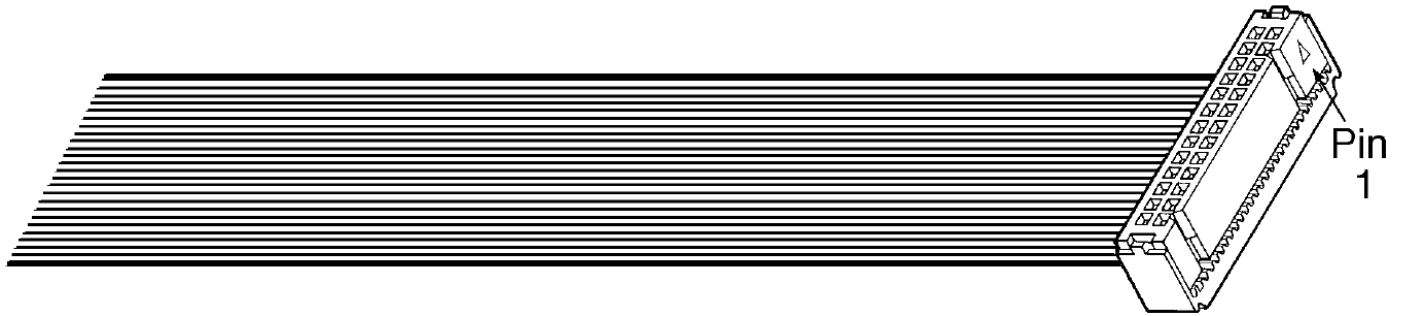

# Termination Jumpers

## Socket Connector – Single Ended

[Socket Connector without Strain Relief shown](#)

**Digi-Key® Custom Cable Assemblies Available**  
**Call Digi-Key**

**Also available in the following version:**

C1BX□-□□□□□-ND – [Socket Connector with Strain Relief](#)