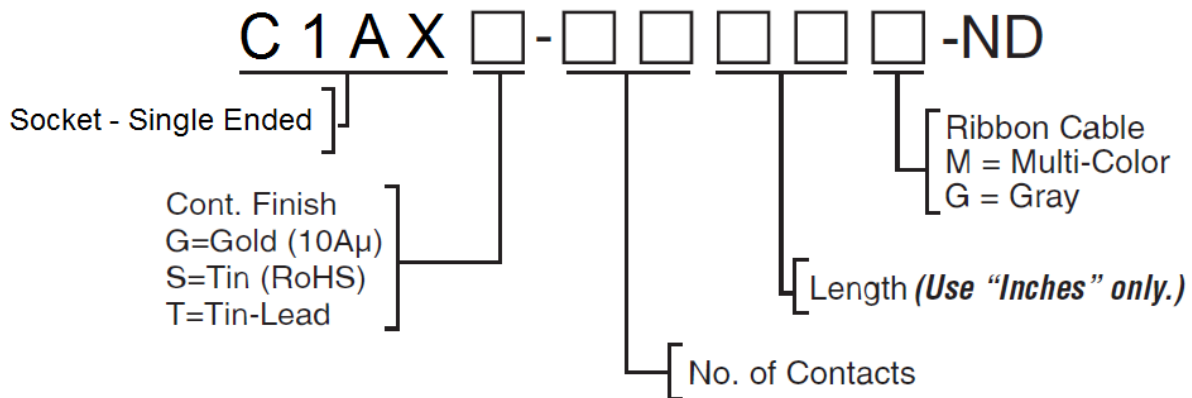

# Termination Jumpers

## Socket Connector – Single Ended

[Socket Connector without Strain Relief shown](#)

**Digi-Key® Custom Cable Assemblies Available**  
**Call Digi-Key**

**Also available in the following version:**

C1BX□-□□□□□-ND – [Socket Connector with Strain Relief](#)

C1CX□-□□□□□-ND – [Socket Connector with Central Polarizing Key](#)

C1DX□-□□□□□-ND – [Socket Connector with Strain Relief and Central Polarizing Key](#)