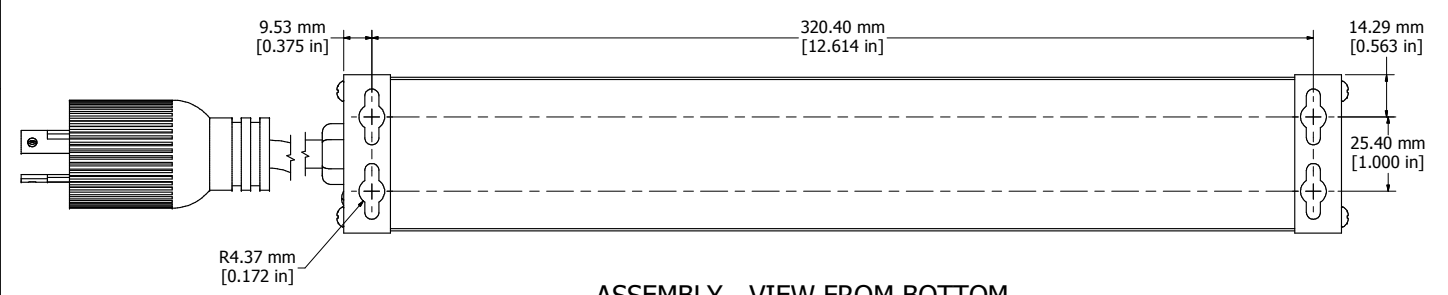

LIGHTED ON/OFF
POWER SWITCH

339.45 mm
[13.364 in]

53.98 mm
[2.125 in]

52.32 mm
[2.060 in]

116.14 mm
[4.573 in]

40.00 mm TYP
[1.575 in]

ASSEMBLY - VIEW FROM TOP

ISOMETRIC VIEW

6' FOOT TWIST
POWER CORD
(NEMA L5-15P)

333.10 mm
[13.114 in]

2.31 mm
[0.091 in]

59.28 mm
[2.334 in]

307.70 mm
[12.114 in]

9.53 mm
[0.375 in]

ASSEMBLY - VIEW FROM SIDE

RESETTABLE
CIRCUIT
BREAKER

22.23 mm
[0.875 in]

SECTION A-A

9.53 mm
[0.375 in]

320.40 mm
[12.614 in]

14.29 mm
[0.563 in]

25.40 mm
[1.000 in]

R4.37 mm
[0.172 in]

ASSEMBLY - VIEW FROM BOTTOM

1584H6**	
Finish - Top - Black Painted Steel	
Bottom - Aluminum Extrusion	
Rated - 120 VAC, 60 Hz, 15 Amps	
Approvals - CSA Certified Standards C22.2 (No. 21-95, 42-99)	
- UL Listed, Standard UL1363	
Cord Length	
1584H6C1 - 6' Foot Twist Power Cord (NEMA L5-15P)	
1584H6D1 - 15' Foot Twist Power Cord (NEMA L5-15P)	