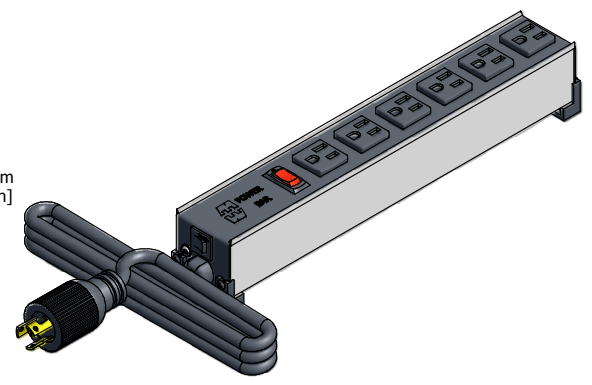

LIGHTED ON/OFF
POWER SWITCH

339.45 mm
[13.364 in]

53.98 mm
[2.125 in]

52.32 mm
[2.060 in]

116.14 mm
[4.573 in]

40.00 mm TYP
[1.575 in]

ASSEMBLY - VIEW FROM TOP

ISOMETRIC VIEW

6' FOOT TWIST
POWER CORD
(NEMA L5-15P)

333.10 mm
[13.114 in]

2.31 mm
[0.091 in]

59.28 mm
[2.334 in]

307.70 mm
[12.114 in]

9.53 mm
[0.375 in]

ASSEMBLY - VIEW FROM SIDE

RESETTABLE
CIRCUIT
BREAKER

22.23 mm
[0.875 in]

SECTION A-A

9.53 mm
[0.375 in]

320.40 mm
[12.614 in]

14.29 mm
[0.563 in]

25.40 mm
[1.000 in]

R4.37 mm
[0.172 in]

ASSEMBLY - VIEW FROM BOTTOM

1584H6**	
Finish - Top - Black Painted Steel	
Bottom - Aluminum Extrusion	
Rated - 120 VAC, 60 Hz, 15 Amps	
Approvals - CSA Certified Standards C22.2 (No. 21-95, 42-99)	
- UL Listed, Standard UL1363	
Cord Length	
1584H6C1 - 6' Foot Twist Power Cord (NEMA L5-15P)	
1584H6D1 - 15' Foot Twist Power Cord (NEMA L5-15P)	