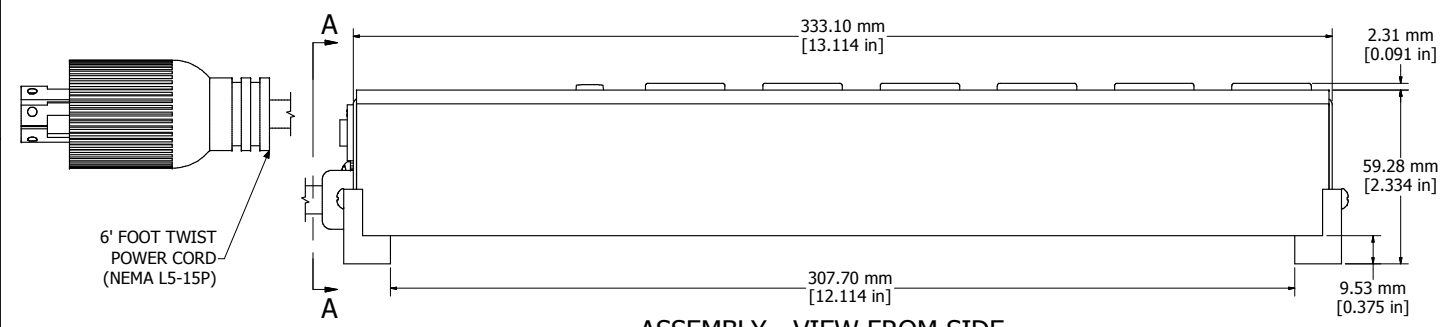

LIGHTED ON/OFF
POWER SWITCH

339.45 mm
[13.364 in]

53.98 mm
[2.125 in]

52.32 mm
[2.060 in]

116.14 mm
[4.573 in]

40.00 mm TYP
[1.575 in]

ASSEMBLY - VIEW FROM TOP

ISOMETRIC VIEW

6' FOOT TWIST
POWER CORD
(NEMA L5-15P)

333.10 mm
[13.114 in]

2.31 mm
[0.091 in]

59.28 mm
[2.334 in]

307.70 mm
[12.114 in]

9.53 mm
[0.375 in]

ASSEMBLY - VIEW FROM SIDE

RESETTABLE
CIRCUIT
BREAKER

22.23 mm
[0.875 in]

SECTION A-A

9.53 mm
[0.375 in]

320.40 mm
[12.614 in]

14.29 mm
[0.563 in]

25.40 mm
[1.000 in]

R4.37 mm
[0.172 in]

ASSEMBLY - VIEW FROM BOTTOM

1584H6**	
Finish - Top - Black Painted Steel	
Bottom - Aluminum Extrusion	
Rated - 120 VAC, 60 Hz, 15 Amps	
Approvals - CSA Certified Standards C22.2 (No. 21-95, 42-99)	
- UL Listed, Standard UL1363	
Cord Length	
1584H6C1 - 6' Foot Twist Power Cord (NEMA L5-15P)	
1584H6D1 - 15' Foot Twist Power Cord (NEMA L5-15P)	