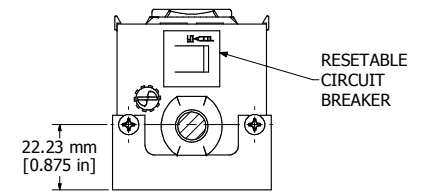

LIGHTED ON/OFF
POWER SWITCH

339.45 mm
[13.364 in]

53.98 mm
[2.125 in]

52.32 mm
[2.060 in]

116.14 mm
[4.573 in]

40.00 mm TYP
[1.575 in]

ASSEMBLY - VIEW FROM TOP

ISOMETRIC VIEW

6' FOOT TWIST
POWER CORD
(NEMA L5-15P)

333.10 mm
[13.114 in]

2.31 mm
[0.091 in]

59.28 mm
[2.334 in]

307.70 mm
[12.114 in]

9.53 mm
[0.375 in]

ASSEMBLY - VIEW FROM SIDE

RESETTABLE
CIRCUIT
BREAKER

22.23 mm
[0.875 in]

SECTION A-A

9.53 mm
[0.375 in]

320.40 mm
[12.614 in]

14.29 mm
[0.563 in]

25.40 mm
[1.000 in]

R4.37 mm
[0.172 in]

ASSEMBLY - VIEW FROM BOTTOM

1584H6**	
Finish - Top - Black Painted Steel	
Bottom - Aluminum Extrusion	
Rated - 120 VAC, 60 Hz, 15 Amps	
Approvals - CSA Certified Standards C22.2 (No. 21-95, 42-99)	
- UL Listed, Standard UL1363	
Cord Length	
1584H6C1 - 6' Foot Twist Power Cord (NEMA L5-15P)	
1584H6D1 - 15' Foot Twist Power Cord (NEMA L5-15P)	