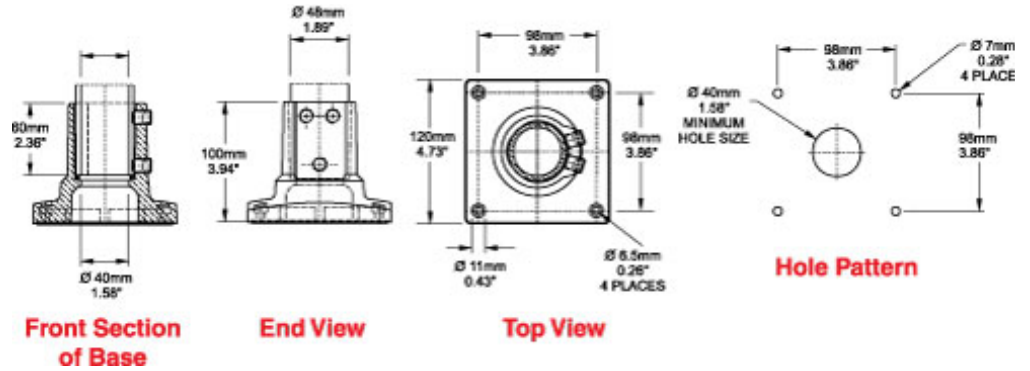

Tara Plus Base 48 *TPSSB48 Series*

- For use with 48mm round tube.
- Not for use with any horizontal configurations.
- Compatible with tube up or tube down configurations.
- Die-cast Aluminum G Al Si 12.
- No rotation.