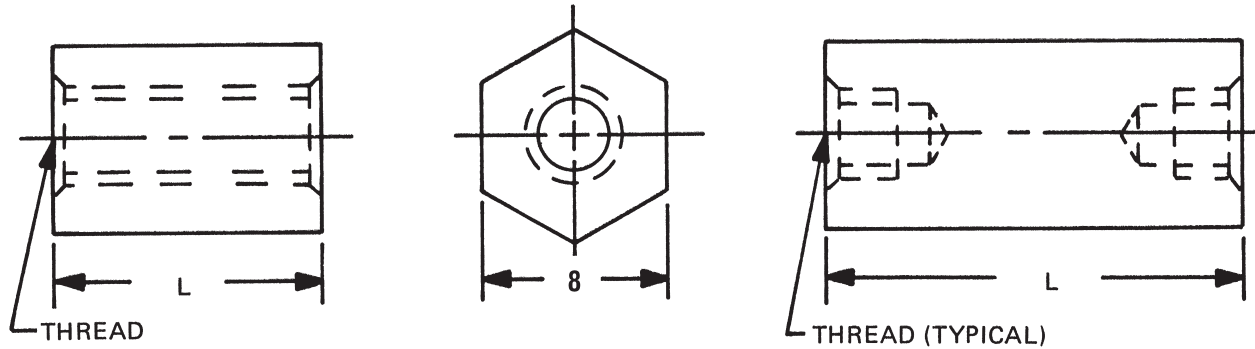

8mm HEX FEMALE STANDOFFS

See page 7M for thread depth chart
 See page 6M for finish codes
 For non-standard parts contact Sales Office

LENGTH	PART NO.
3	M1350
4	M1351
5	M1352
6	M1353
7	M1354
8	M1355
9	M1356
10	M1357
11	M1358
12	M1359
13	M1360
14	M1361
15	M1362
16	M1363
17	M1364
18	M1365

LENGTH	PART NO.
19	M1366
20	M1367
21	M1368
22	M1369
23	M1370
24	M1371
25	M1372
28	M1373
31	M1374
34	M1375
37	M1376
40	M1377
43	M1378
46	M1379
49	M1380
52	M1381

THREAD	CODE
M3x0.5	3005
M3.5x0.6	3506
M4x0.7	4007
M5x0.8	5008