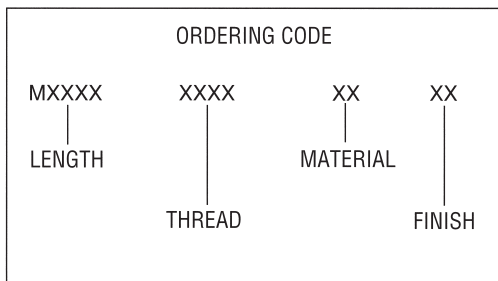

8mm HEX FEMALE STANDOFFS

See page 7M for thread depth chart
 See page 6M for finish codes
 For non-standard parts contact Sales Office

LENGTH	PART NO.
3	M1350
4	M1351
5	M1352
6	M1353
7	M1354
8	M1355
9	M1356
10	M1357
11	M1358
12	M1359
13	M1360
14	M1361
15	M1362
16	M1363
17	M1364
18	M1365

LENGTH	PART NO.
19	M1366
20	M1367
21	M1368
22	M1369
23	M1370
24	M1371
25	M1372
28	M1373
31	M1374
34	M1375
37	M1376
40	M1377
43	M1378
46	M1379
49	M1380
52	M1381

THREAD	CODE
M3x0.5	3005
M3.5x0.6	3506
M4x0.7	4007
M5x0.8	5008