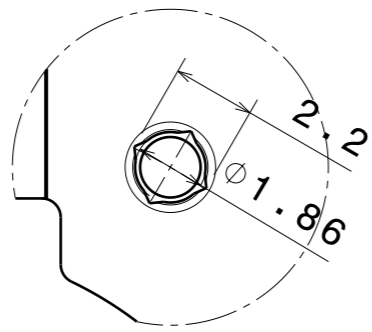

H G F E D C B A

Detail A
Scale: 5:1

INDEX	PART NO	DESCRIPTION	MATERIAL	COLOUR
1	C14037	NSX-SOCKET	PC	white

Tolerances if not otherwise shown
According to DIN ISO 2768-1
Linear measures: class C
According to DIN ISO 2768-2
Form and position: class L

LEDiL LediL Oy
Salorankatu 10
FIN 24240 SALO
Finland

THIRD ANGLE PROJECTION:

DRAWING TITLE
C14037_NSX-SOCKET

This drawing is the property of LEDiL Oy. It may not be reproduced, copied or communicated without a written agreement with LEDiL Oy.

SIZE	PART NUMBER
A3	C14037

SCALE	2:1	WEIGHT	1,18 g	SHEET	1/1
-------	-----	--------	--------	-------	-----

H G B A