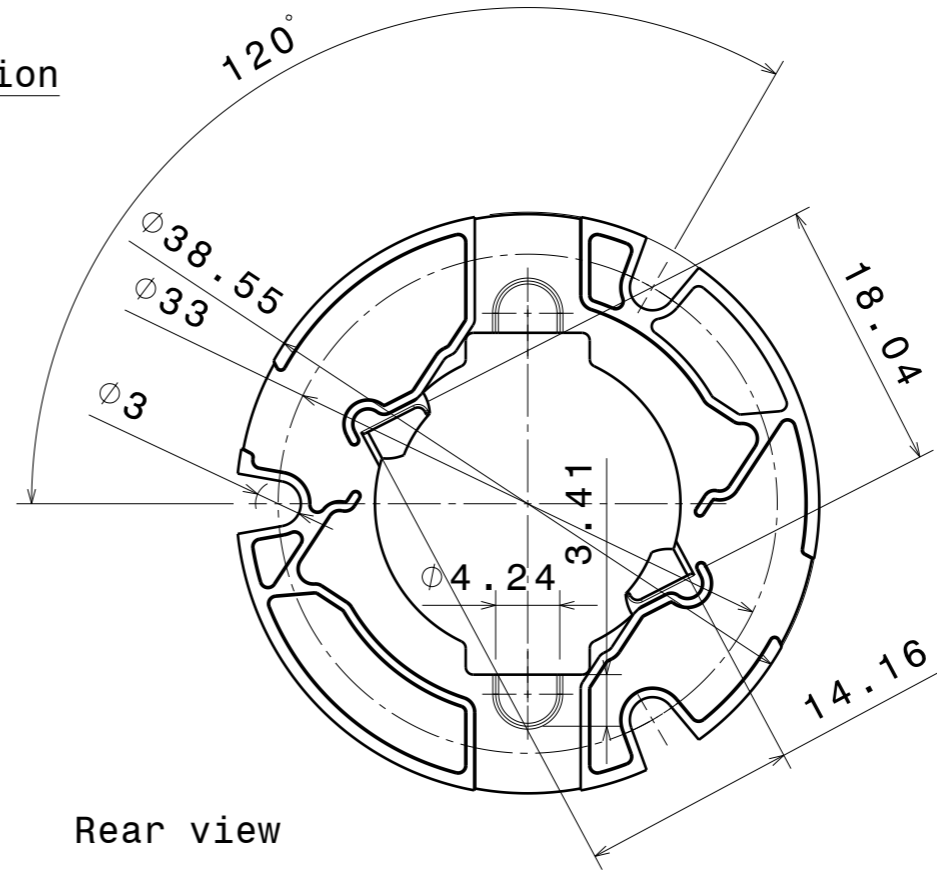

H G F E D C B A

Detail A
Scale: 5:1

INDEX	PART NO	DESCRIPTION	MATERIAL	COLOUR
1	C14037	NSX-SOCKET	PC	white

Tolerances if not otherwise shown
According to DIN ISO 2768-1
Linear measures: class C
According to DIN ISO 2768-2
Form and position: class L

LEDiL LediL Oy
Salorankatu 10
FIN 24240 SALO
Finland

THIRD ANGLE PROJECTION:

DRAWING TITLE
C14037_NSX-SOCKET

This drawing is the property of LEDiL Oy. It may not be reproduced, copied or communicated without a written agreement with LEDiL Oy.

SIZE	PART NUMBER
A3	C14037

SCALE	2:1	WEIGHT	1,18 g	SHEET	1/1
-------	-----	--------	--------	-------	-----

H G B A