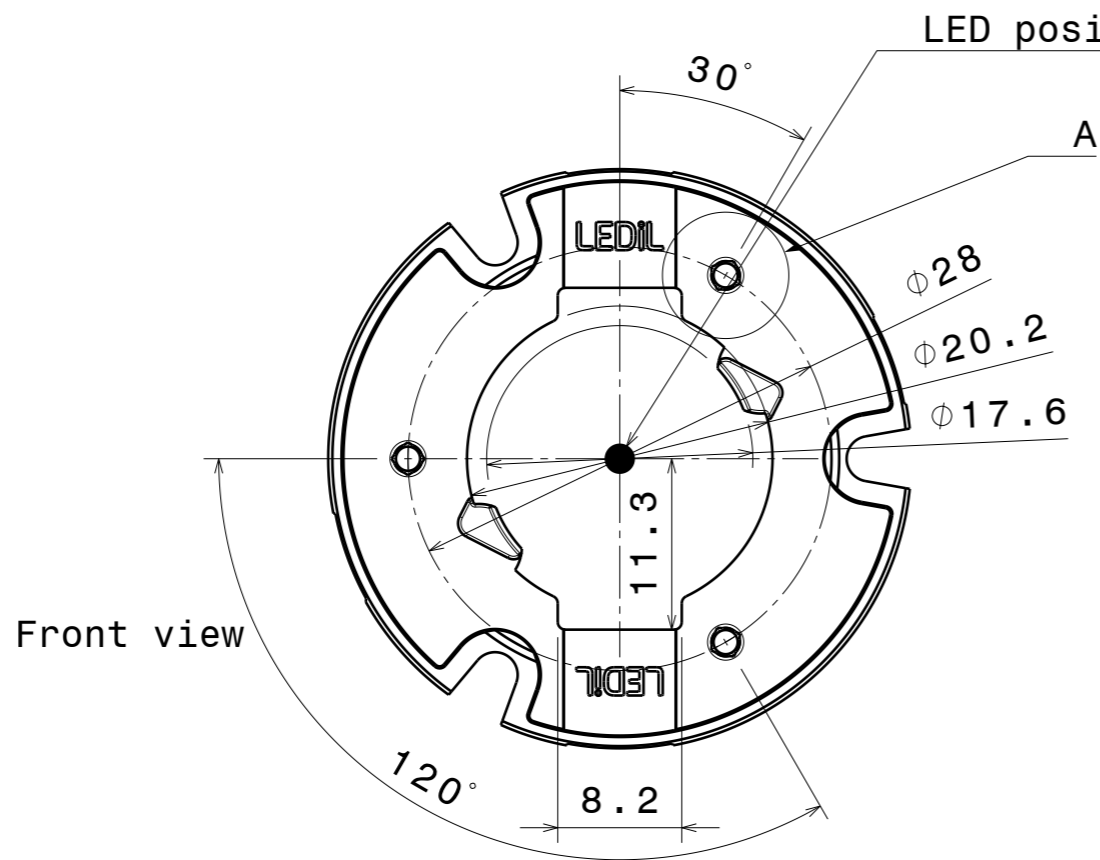

H G F E D C B A

Detail A
Scale: 5:1

INDEX	PART NO	DESCRIPTION	MATERIAL	COLOUR
1	C14037	NSX-SOCKET	PC	white

Tolerances if not otherwise shown
According to DIN ISO 2768-1
Linear measures: class C
According to DIN ISO 2768-2
Form and position: class L

LEDiL LediL Oy
Salorankatu 10
FIN 24240 SALO
Finland

THIRD ANGLE PROJECTION:

DRAWING TITLE
C14037_NSX-SOCKET

This drawing is the property of LEDiL Oy. It may not be reproduced, copied or communicated without a written agreement with LEDiL Oy.

SIZE	PART NUMBER
A3	C14037

SCALE	2:1	WEIGHT	1,18 g	SHEET	1/1
-------	-----	--------	--------	-------	-----

H G B A