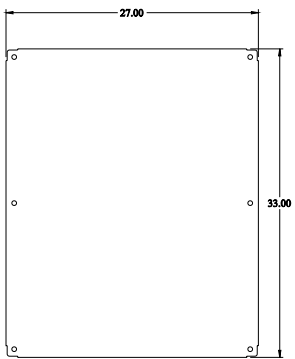

**PART No. 1418N4M8**

for more information visit  
[www.hammfg.com](http://www.hammfg.com)

Data subject to change without notice

Isometric drawing Not to Scale

**ISOMETRIC VIEW**

**TOP VIEW**

**INNER PANEL**

**BACK VIEW**

**SIDE VIEW**

**FRONT VIEW**

**SIDE VIEW**

**BOTTOM VIEW**