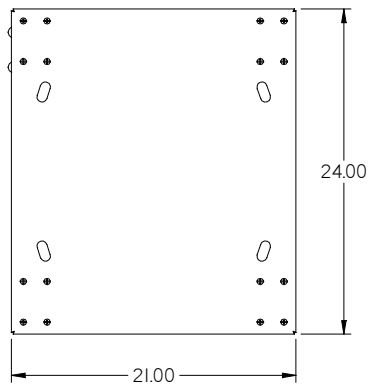

PART No. RRHDDOL

for more information visit
www.hammfg.com

Data subject to change without notice

Isometric drawing Not to Scale

HEAVY DUTY TRANSPORTATION BASE FOR DNRR
HEAVY DUTY AND RRAL ALUMINUM RELAY RACKS
MAX. WEIGHT LOAD: 1500 lbs

NOTE: NOT COMPATIBLE WITH 23"
RACKMOUNT RELAY RACKS.

TOP VIEW

FRONT VIEW