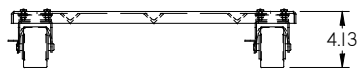

PART No. RRHDDOL

for more information visit
www.hammfg.com

Data subject to change without notice

Isometric drawing Not to Scale

HEAVY DUTY TRANSPORTATION BASE FOR DNRR
HEAVY DUTY AND RRAL ALUMINUM RELAY RACKS
MAX. WEIGHT LOAD: 1500 lbs

NOTE: NOT COMPATIBLE WITH 23"
RACKMOUNT RELAY RACKS.

FRONT VIEW