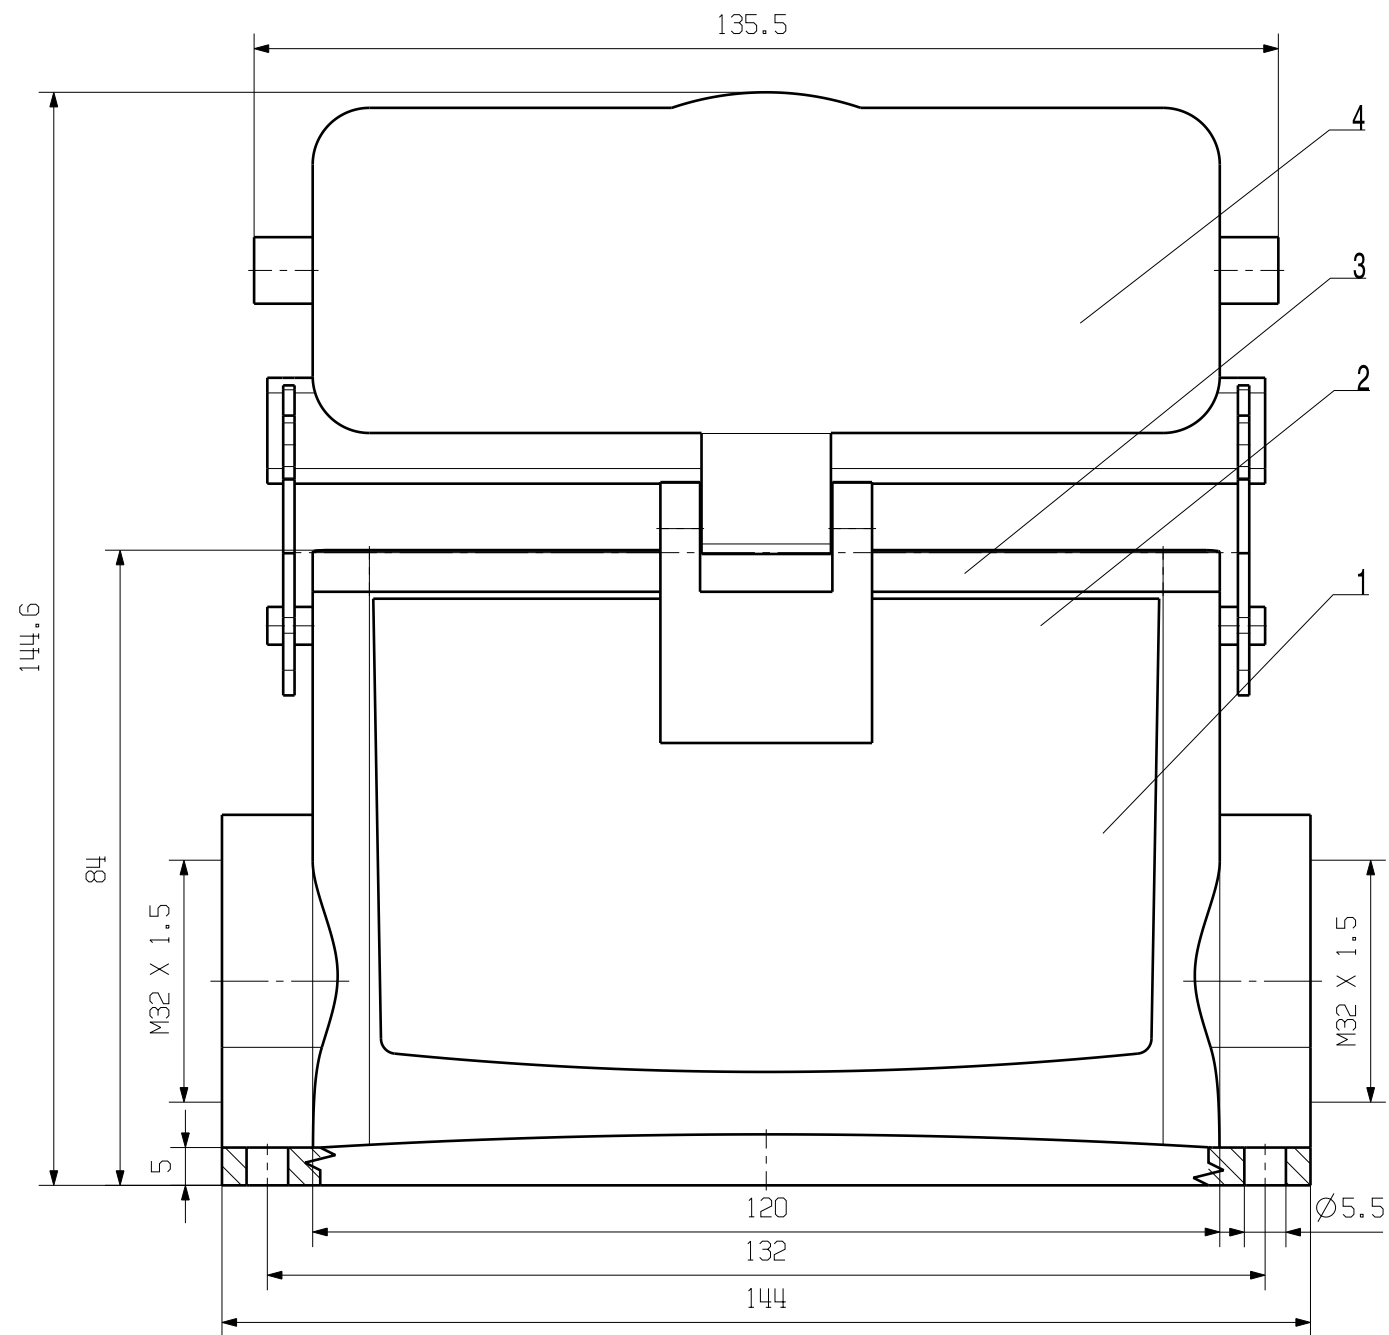

MASSE OHNE TOLERANZ SIND KEINE PRUEFMASSE
DIMS. WITHOUT TOLERANCE ARE NOT CONTROL DIMS.

WEITERGABE SOWIE VERVIELFÄLTIGUNG DIESER DOKUMENTS, VERWERTUNG UND MITTEILUNG SEINER INHALTS SIND VERBOTEN, SOWEIT NICHT AUSDRUECKLICH GESTATET.
ZUWIDERHANDLUNGEN VERPFLICHTEN ZU SCHADENERSATZ. ALLE RECHTE FUER DEN FALL DER PATENT-, GEBRAUCHSMUSTER- ODER GESCHWACKMUSTEREINTRAGUNG VORBEHALTEN.
THE REPRODUCTION, DISTRIBUTION AND UTILIZATION OF THIS DOCUMENT AS WELL AS THE COMMUNICATION OF ITS CONTENTS TO OTHERS WITHOUT EXPLICIT AUTHORIZATION IS PROHIBITED.
OFFENDERS WILL BE HELD LIABLE FOR THE PAYMENT OF DAMAGES. ALL RIGHTS RESERVED IN THE EVENT OF THE GRANT OF A PATENT, UTILITY MODEL OR DESIGN.

5	LOCKING	STAINLESS STEEL
4	COVER	ALUMINIUM WITH POWDER COATING
3	SEALING	NBR
2	LOCKING BOLTS	STAINLESS STEEL
1	BASE HOUSING	ALUMINIUM WITH POWDER COATING
ROHSTOFF-NR. R.PART NO.	TYP PART NAME	WERKSTOFF MATERIAL

MAX. NRN./NOS. ?		CAT.NO.: 1786940000	
MODIFICATION		DRAWING NO. ISSUE NO.	
Weidmüller		HDC 64D SDLU 2M32G	
SCALE: 1/1		SOCKELGEHAEUSE	
SUPERSEDES:		BASE HOUSING	
DRAWN 25.10.2005 YANG_A		PRODUCT FILE:	
RESPONSIBLE			
CHECKED 31.10.2005 ZHANG_T			
APPROVED