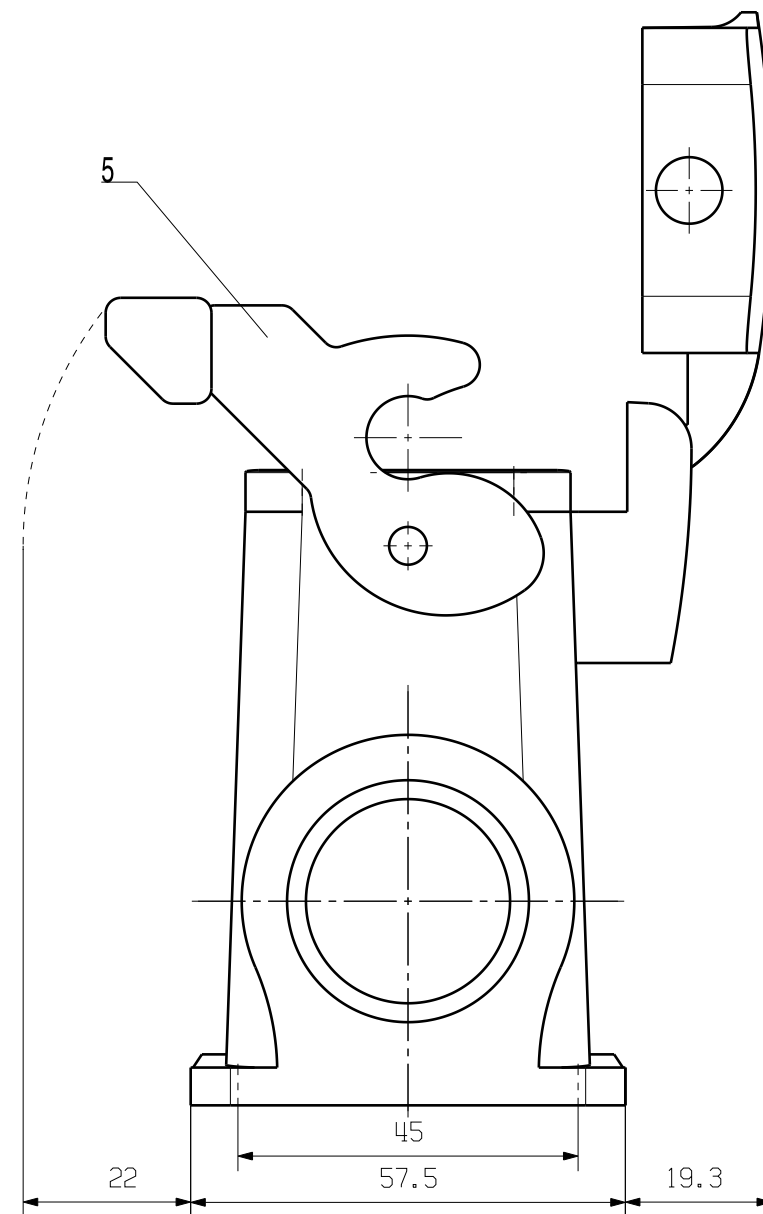

MASSE OHNE TOLERANZ SIND KEINE PRUEFMASSE
DIMS. WITHOUT TOLERANCE ARE NOT CONTROL DIMS.

WEITERGABE SOWIE VERVIELFÄLTIGUNG DIESER DOKUMENTS, VERWERTUNG UND MITTEILUNG SEINER INHALTS SIND VERBOTEN, SOWEIT NICHT AUSDRUECKLICH GESTATET.
ZUWIDERHANDLUNGEN VERPFLICHTEN ZU SCHADENERSATZ. ALLE RECHTE FUER DEN FALL DER PATENT-, GEBRAUCHSMUSTER- ODER GESCHWACKMUSTEREINTRAGUNG VORBEHALTEN.
THE REPRODUCTION, DISTRIBUTION AND UTILIZATION OF THIS DOCUMENT AS WELL AS THE COMMUNICATION OF ITS CONTENTS TO OTHERS WITHOUT EXPLICIT AUTHORIZATION IS PROHIBITED.
OFFENDERS WILL BE HELD LIABLE FOR THE PAYMENT OF DAMAGES. ALL RIGHTS RESERVED IN THE EVENT OF THE GRANT OF A PATENT, UTILITY MODEL OR DESIGN.

5	LOCKING	STAINLESS STEEL
4	COVER	ALUMINIUM WITH POWDER COATING
3	SEALING	NBR
2	LOCKING BOLTS	STAINLESS STEEL
1	BASE HOUSING	ALUMINIUM WITH POWDER COATING
ROHSTOFF-NR. R.PART NO.	TYP PART NAME	WERKSTOFF MATERIAL

MAX. NRN./NOS. ?		CAT.NO.: 1786940000	
MODIFICATION		DRAWING NO. ISSUE NO.	
Weidmüller		HDC 64D SDLU 2M32G	
SCALE: 1/1		SOCKELGEHAEUSE	
SUPERSEDES:		BASE HOUSING	
DRAWN 25.10.2005 YANG_A		PRODUCT FILE:	
RESPONSIBLE			
CHECKED 31.10.2005 ZHANG_T			
APPROVED