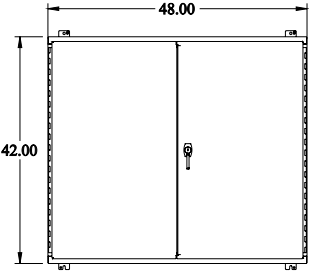

PART No. 1422VW12
 for more information visit
www.hammfg.com
 Data subject to change without notice
 Isometric drawing Not to Scale

ISOMETRIC VIEW

TOP VIEW

FRONT VIEW

SIDE VIEW

SIDE VIEW

BACK VIEW

INNER PANEL

BOTTOM VIEW