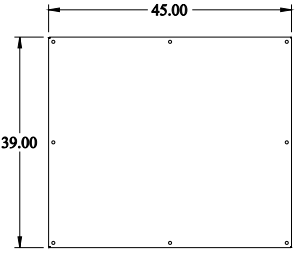

PART No. 1422VW12
 for more information visit
www.hammfg.com
 Data subject to change without notice
 Isometric drawing Not to Scale

ISOMETRIC VIEW

TOP VIEW

FRONT VIEW

SIDE VIEW

SIDE VIEW

BACK VIEW

INNER PANEL

BOTTOM VIEW