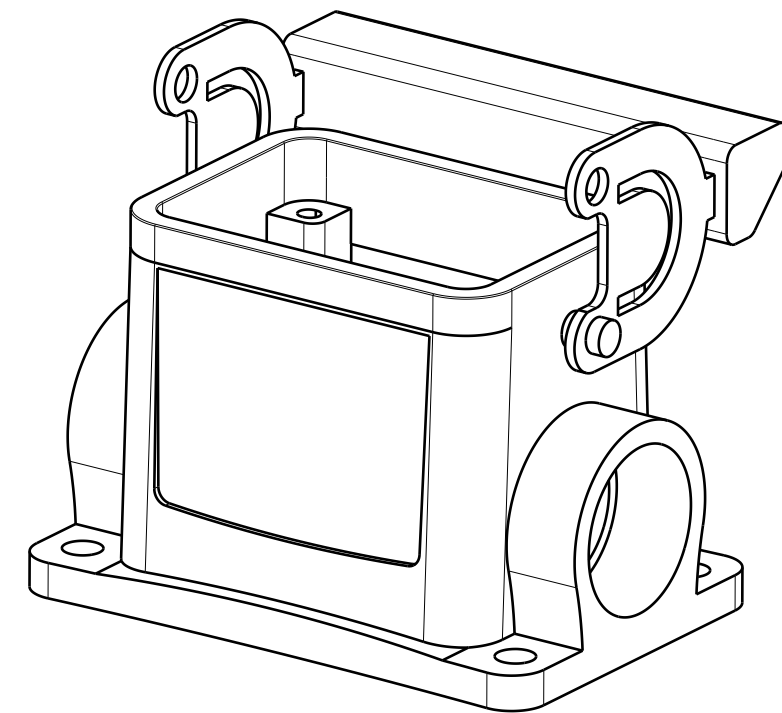

MASSE OHNE TOLERANZ SIND KEINE PRUEFMASSE
 DIMS. WITHOUT TOLERANCE ARE NOT CONTROL DIMS.

4	SEALING	NBR
3	LOCKING	STAINLESS STEEL
2	LOCKING BOLTS	STAINLESS STEEL
1	BASE HOUSING	ALUMINIUM WITH POWDER COATING
ROHSTOFF-NR. R.PART NO.	TYP PART NAME	WERKSTOFF MATERIAL

MAX. NRN./NOS. ?		CAT.NO.: 1788140000	
MODIFICATION		DRAWING NO. ISSUE NO.	
Weidmüller		HDC 06B SLU 2M20G	
SCALE: 1/1		SOCKELGEHAEUSE	
SUPERSEDES:		BASE HOUSING	
SUPERSEDED BY:		PRODUCT FILE:	
DRAWN	11.11.2005	LIU_F	
RESPONSIBLE			
CHECKED	30.11.2005	ZHANG_T	
APPROVED			