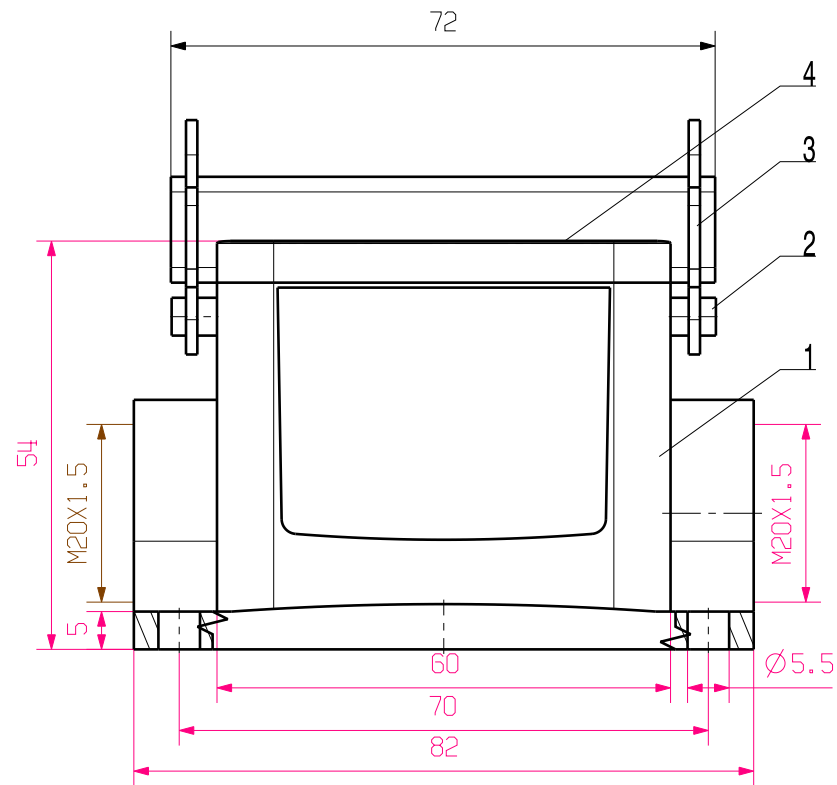

MASSE OHNE TOLERANZ SIND KEINE PRUEFMASSE
 DIMS. WITHOUT TOLERANCE ARE NOT CONTROL DIMS.

4	SEALING	NBR
3	LOCKING	STAINLESS STEEL
2	LOCKING BOLTS	STAINLESS STEEL
1	BASE HOUSING	ALUMINIUM WITH POWDER COATING
ROHSTOFF-NR. R.PART NO.	TYP PART NAME	WERKSTOFF MATERIAL

MAX. NRN./NOS. ?		CAT.NO.: 1788140000	
MODIFICATION		DRAWING NO. ISSUE NO.	
Weidmüller		HDC 06B SLU 2M20G	
SCALE: 1/1		SOCKELGEHAEUSE	
SUPERSEDES:		BASE HOUSING	
SUPERSEDED BY:		PRODUCT FILE:	
DRAWN	11.11.2005	LIU_F	
RESPONSIBLE			
CHECKED	30.11.2005	ZHANG_T	
APPROVED			