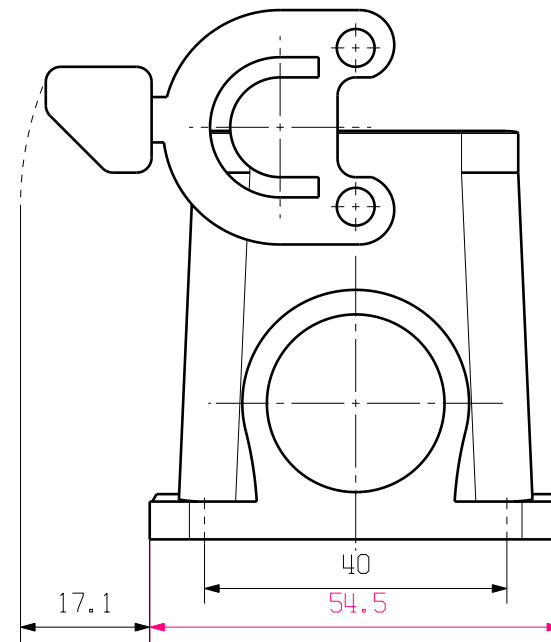

MASSE OHNE TOLERANZ SIND KEINE PRUEFMASSE
 DIMS. WITHOUT TOLERANCE ARE NOT CONTROL DIMS.

4	SEALING	NBR
3	LOCKING	STAINLESS STEEL
2	LOCKING BOLTS	STAINLESS STEEL
1	BASE HOUSING	ALUMINIUM WITH POWDER COATING
ROHSTOFF-NR. R.PART NO.	TYP PART NAME	WERKSTOFF MATERIAL

MAX. NRN./NOS. ?		CAT.NO.: 1788140000	
MODIFICATION		DRAWING NO. ISSUE NO.	
Weidmüller		HDC 06B SLU 2M20G	
SCALE: 1/1		SOCKELGEHAEUSE	
SUPERSEDES:		BASE HOUSING	
SUPERSEDED BY:		PRODUCT FILE:	
DRAWN	11.11.2005	LIU_F	
RESPONSIBLE			
CHECKED	30.11.2005	ZHANG_T	
APPROVED			