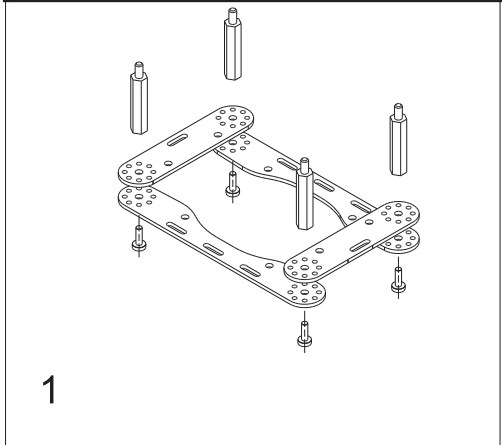

# Skeleton box 10X7

Can break out to provide power supply to other devices or get external power supply

M3	M3*8	M3*26+6	R3080	2056	Φ3	Φ3	220Ω	Grove-4P
4pcs	4pcs	4pcs	12pcs	8pcs	4pcs	4pcs	4pcs	8pcs