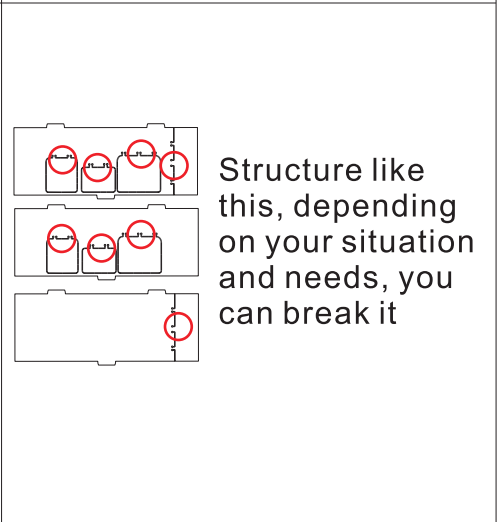

# Skeleton box 10X7

Can break out to provide power supply to other devices or get external power supply

M3	M3*8	M3*26+6	R3080	2056	Φ3	Φ3	220Ω	Grove-4P
4pcs	4pcs	4pcs	12pcs	8pcs	4pcs	4pcs	4pcs	8pcs