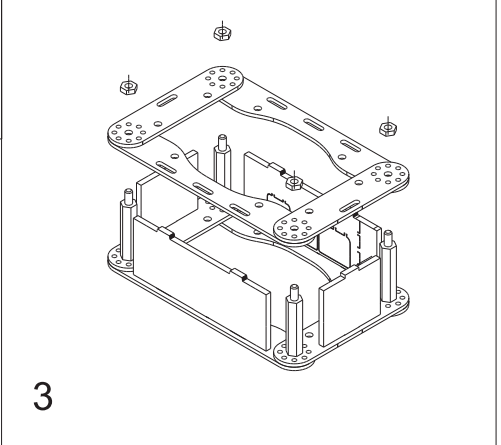

# Skeleton box 10X7

Can break out to provide power supply to other devices or get external power supply

M3	M3*8	M3*26+6	R3080	2056	Φ3	Φ3	220Ω	Grove-4P
4pcs	4pcs	4pcs	12pcs	8pcs	4pcs	4pcs	4pcs	8pcs