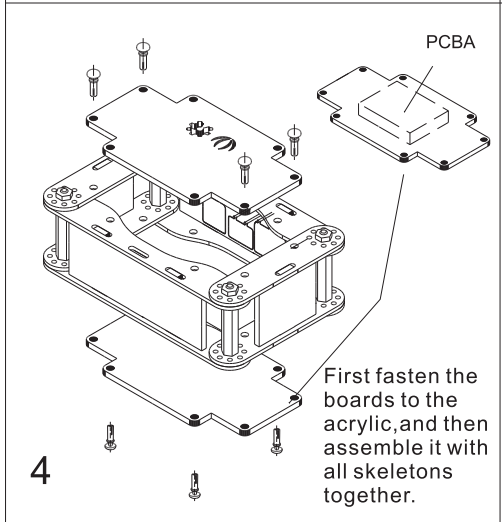

# Skeleton box 10X7

Can break out to provide power supply to other devices or get external power supply

M3	M3*8	M3*26+6	R3080	2056	Φ3	Φ3	220Ω	Grove-4P
4pcs	4pcs	4pcs	12pcs	8pcs	4pcs	4pcs	4pcs	8pcs