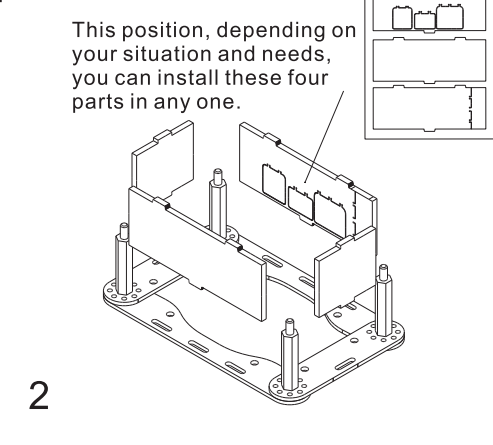

# Skeleton box 10X7

Can break out to provide power supply to other devices or get external power supply

M3	M3*8	M3*26+6	R3080	2056	Φ3	Φ3	220Ω	Grove-4P
4pcs	4pcs	4pcs	12pcs	8pcs	4pcs	4pcs	4pcs	8pcs