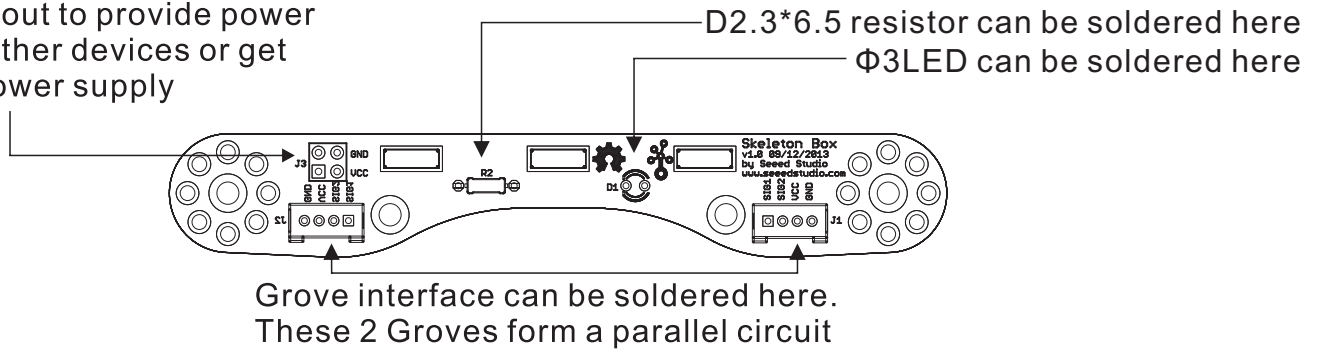

# Skeleton box 10X7

Can break out to provide power supply to other devices or get external power supply

M3	M3*8	M3*26+6	R3080	2056	Φ3	Φ3	220Ω	Grove-4P
4pcs	4pcs	4pcs	12pcs	8pcs	4pcs	4pcs	4pcs	8pcs