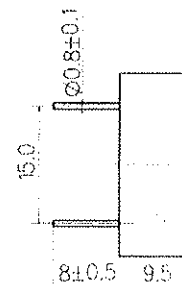

### DIMENSIONS

PB-2410

φ 23.5 × H9.5

Type	Unit	PB-2410-1
Rated Voltage	(VDC)	12
Operating Voltage	(VDC)	3~20
Current Consumption	(mA)	< or =15
Sound Output (Min)	(dB)	> or = 86
Resonant Frequency	(Hz)	3400±500
Operating Temp	(C)	-20~+70
Storage Temp	(C)	-30~+80
Weight	(g)	3
Dimension	mm	23.5 x H9.5
*Value applying at rated voltage		
*distance for measurement 10cm		