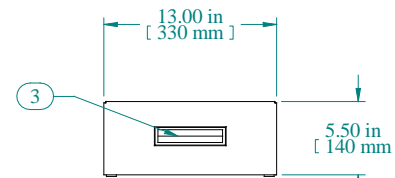

SECTION A-A

TOP VIEW

FRONT VIEW

R.S. VIEW

L.S. VIEW

Ø .28 in [7 mm]

3.53 in [90 mm] 2U

BOTTOM VIEW

Item Number	Title	Quantity
1	RCBS - BOTTOM	1
2	RCBS - TOP & SIDES	1
3	BLACK PLASTIC HANDLE	2
4	PLUG BUMPER	4

PART NUMBERS

RCBS1900313BK1	PAINTED BLACK TEXTURED
RCBS1900313CG1	PAINTED CONT. GRAY TEXTURED
RCBS1900313LG1	PAINTED RAL7035 TEXTURED