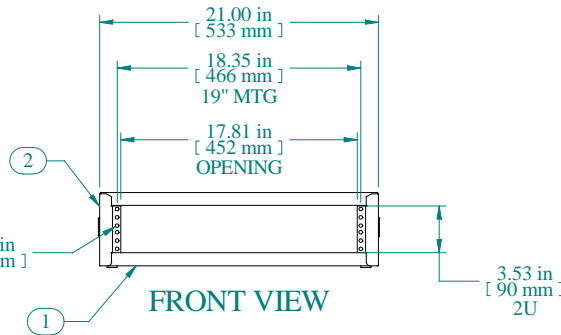

SECTION A-A

TOP VIEW

FRONT VIEW

R.S. VIEW

L.S. VIEW

Ø .28 in [7 mm]

3.53 in [90 mm] 2U

BOTTOM VIEW

Item Number	Title	Quantity
1	RCBS - BOTTOM	1
2	RCBS - TOP & SIDES	1
3	BLACK PLASTIC HANDLE	2
4	PLUG BUMPER	4

PART NUMBERS

RCBS1900313BK1	PAINTED BLACK TEXTURED
RCBS1900313CG1	PAINTED CONT. GRAY TEXTURED
RCBS1900313LG1	PAINTED RAL7035 TEXTURED