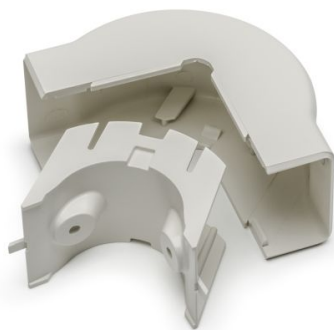

Specification Sheet

Part Number: TSRP3FW-29-1

External Corner Cover, 1-3/4", 1" Bend Radius, PVC, Office White, 1/bag

Article Number

250-63290

Type

TSRP3-29-1

Color

Office White (OEWH)

Features & Benefits

- Self-locking covers, provide taper resistant security, while the hidden positive latch permits quick re-entry access to power cables.
- An integrated flexible hinge allows the raceway to endure numerous openings without stress cracking or discoloration.
- Raceways and fittings are UL Listed for power up to 600 Volts and meet UL5A and CSA 22.2 Number 62-93 Standards, to insure compliance with local building codes. Raceway fittings incorporate a minimum 1" bend radius to meet TIA/EIA 568-B and 569-A standards.

Quantity Per

EA

Product Description

HellermannTyton provides a complete line of raceway and fittings to manage connectivity requirements from the telecommunications room to the work area. Each size of raceway offers numerous fittings, offered in electrical ivory, white or office white, including TIA/EIA-568-B compliant 1" bend radius accessories which help ensure consistent data transmission performance of Category 6A, 6 and 5e communications systems.

Short Description

External Corner Cover, 1-3/4", 1" Bend Radius, PVC, Office White, 1/bag

Global Part Name

TSRP3-29-1-PVC-WH

Material

Polyvinylchloride (PVC)

Material Shortcut

PVC