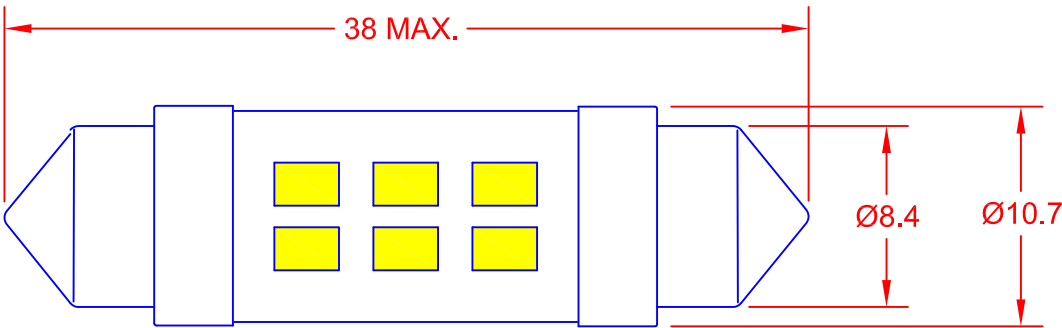

6 LED FESTOON LAMP

FEATURES

- Non-Polarized
- 12V and 24V AC and DC Operation
- High Efficacy - 90 Lm/Watt Cool White
- 86 Lm/Watt Neutral White
- 80 Lm/Watt Warm White
- Standard Size - Fits JKL Socket #2910F-42

JKL PART NUMBER	Color	Input Voltage (V AC/DC)			Power Typ. (W)	Current Typ. (mA)	Radiance Angle (Deg.)	CCT(K)	Lumen Flux (lm)	Operating Temp. (deg. C)		
		Min.	Typ.	Max.						Min.	Typ.	Max.
LE-0909-11CW	Cool White	--	12	24	0.5	45	120	6000	45	-20	25	40
LE-0909-11NW	Neutral White	--	12	24	0.5	45	120	4500	43	-20	25	40
LE-0909-11WW	Warm Write	--	12	24	0.5	45	120	3000	40	-20	25	40

METRIC

THIRD ANGLE PROJECTION

DIMENSIONS ARE IN MILLIMETERS
TOLERANCE UNLESS OTHERWISE SPECIFIED
1 PL +/- 0.2
2 PL +/- 0
ANGLE +/- 0

JKL COMPONENTS CORPORATION

TITLE		6 LED FESTOON LAMP	
SIZE	FSCM NO.	DRAWING NO.	
A	55335	LE-0909-11	
SCALE	RELEASED DATE	REVISION DATE	REV. NO.
NONE	6/20/11		
SHEET		1 OF 1	