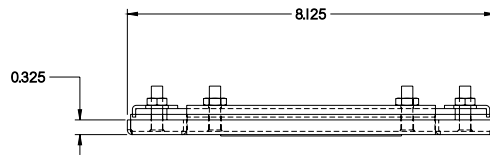

PART No. 1481WN40905

for more information visit
www.hammfg.com

Data subject to change without notice

ISOMETRIC VIEW

TOP VIEW

REAR VIEW

FRONT VIEW

SIDE VIEW