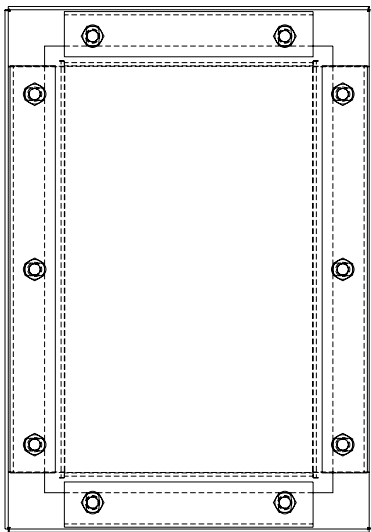

PART No. 1481WN40905

for more information visit
www.hammfg.com

Data subject to change without notice

ISOMETRIC VIEW

TOP VIEW

REAR VIEW

FRONT VIEW

SIDE VIEW