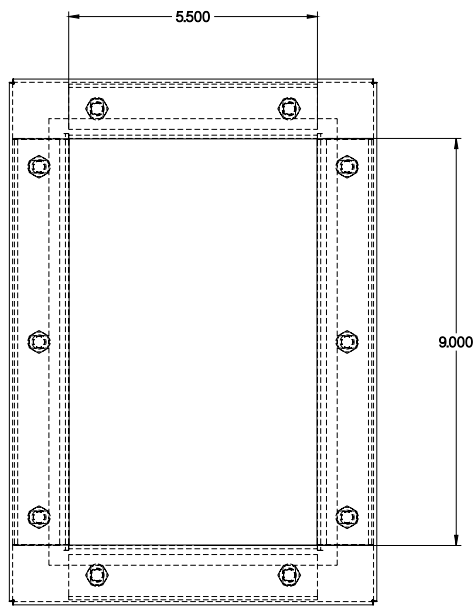

PART No. 1481WN40905

for more information visit
www.hammfg.com

Data subject to change without notice

ISOMETRIC VIEW

TOP VIEW

REAR VIEW

FRONT VIEW

SIDE VIEW