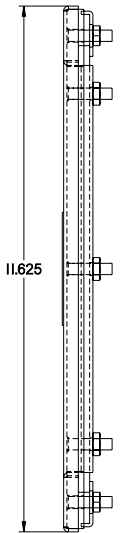

PART No. 1481WN40905

for more information visit
www.hammfg.com

Data subject to change without notice

ISOMETRIC VIEW

TOP VIEW

REAR VIEW

FRONT VIEW

SIDE VIEW