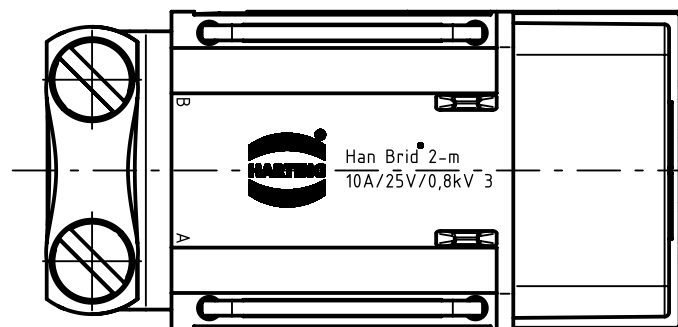

countersunk screw M3x6  
enclosed separately

	All Dimensions in mm Original Size DIN A4	Scale 2:1		Free size tol.		Ref.	
						Sub.	
	All rights reserved Department EL PD - DE	Created by FINKEV	Inspected by SCHNIEDER	Standardisation SCHMIDTM	Date 2014-04-10	State Final Release	
		Title Han Brid-Female Insert for PFT					Doc-Key / ECM-Nr. 100085970/UGD/005/A 500000073818
HARTING Electric GmbH & Co. KG D-32339 Espelkamp		Type TB	Number 09 12 006 2794			Rev. A	Page 1/1