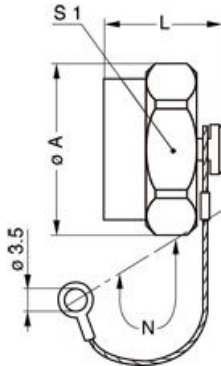

TECHNICAL DETAILS

Mechanics

Shell Style/Model	BRE*: Cap for receptacle
Keying	No keying
Housing Material	Brass (nickel plated) shell, collet nut, latch sleeve and mid pieces
Cable Fixing	∅ 0 - 0 mm
Variant	

Performance

Configuration
Insulator
Rated Current

Others

Pressure: 30 bars
IP Rating: 68

DRAWINGS

Draws

Dimensions

	A	L	N	S1
mm.	17.2	13.7	85	16
in.	0,68	0,54	3,35	0,63

RECOMMENDED BY LEMO

Tools

None

Cables