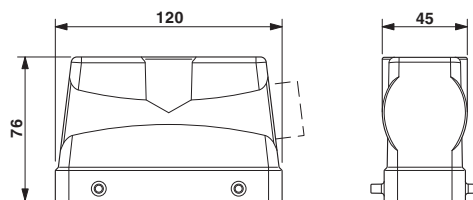

#### Dimensions

Height	76 mm
Width	43 mm
Length	120 mm

### Accessories

Cable gland - HC-M-KV-M40(19-27) - 1690590

Metal screw connection up to 5 bar, thread length: 8 mm, cable diameter: 19 - 27 mm, WAF 43, screw connection: M40

Cable gland - HC-M-KV-M40(27-34) - 1607729

Metal screw connection up to 5 bar, thread length: 8 mm, cable diameter: 27 ... 34 mm, WAF 50, screw connection: M40

### Drawings

Dimensioned drawing

Dimensional drawing