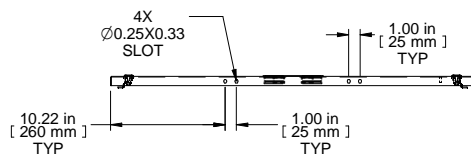

BOTTOM VIEW

Item Number	Title	Quantity
1	C4 - SOLID SIDE PANEL	1
2	BLACK PLASTIC HANDLE	1
3	SLOTTED 1/4 TURN LATCH	4

PART NUMBERS

C4SP7736SBK1 | PAINTED BLACK TEXTURED

NOTES

Side Panels Sold in Pairs

1/4 Turn Locks Available

Français

Pour tous les détails sur nos produits,

svp veuillez consulter notre site www.hammondmfg.com

Les données sont sujettes à changement sans préavis.

HAMMOND MANUFACTURING®

www.hammondmfg.com

PART NO. **C4SP7736S**