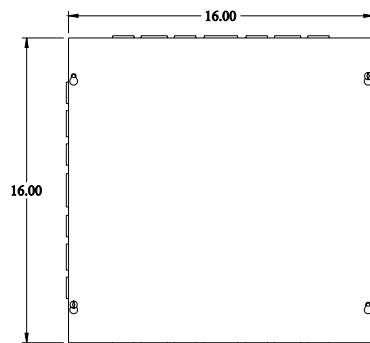

**PART No. CSKO16168**

for more information visit  
[www.hammfg.com](http://www.hammfg.com)

Data subject to change without notice

Isometric drawing Not to Scale

**ISOMETRIC VIEW**

**TOP VIEW**

**SIDE VIEW**

**FRONT VIEW**

**SIDE VIEW**

**BOTTOM VIEW**